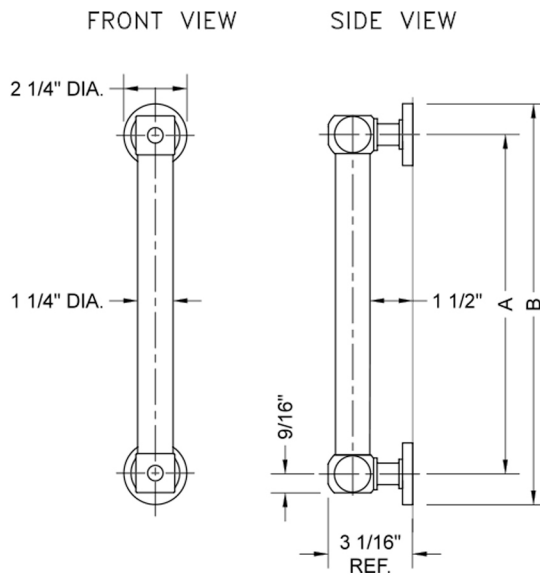

18" G70 Straight Grab Bar

Model #: G70-18-

FEATURES:

- Grab bars are ADA compliant when installed properly
- All brass construction, fully polished & plated
- Style options to complement all collections
- Optional handshower sliders and toilet paper/washcloth holders can be added only upon initial order
- *NOTE: GRAB BARS OVER 32" REQUIRE A MIDDLE POST
- All grab bars can be custom sized. Contact JACLO for pricing & availability

SPECIFICATION DRAWING:

BRASS LUXURY GRAB BARS			
PART. #	DESCRIPTION	A	B
G70-12-XX	12" GRAB BAR	12"	14 1/4"
G70-16-XX	16" GRAB BAR	16"	18 1/4"
G70-18-XX	18" GRAB BAR	18"	20 1/4"
G70-24-XX	24" GRAB BAR	24"	26 1/4"
G70-32-XX	32" GRAB BAR	32"	34 1/4"
<i>*NOTE: GRAB BARS OVER 32" REQUIRE A MIDDLE POST</i>			
G70-36-XX	36" GRAB BAR	36"	38 1/4"
G70-42-XX	42" GRAB BAR	42"	44 1/4"
G70-48-XX	48" GRAB BAR	48"	50 1/4"
G70-60-XX	60" GRAB BAR	60"	62 1/4"