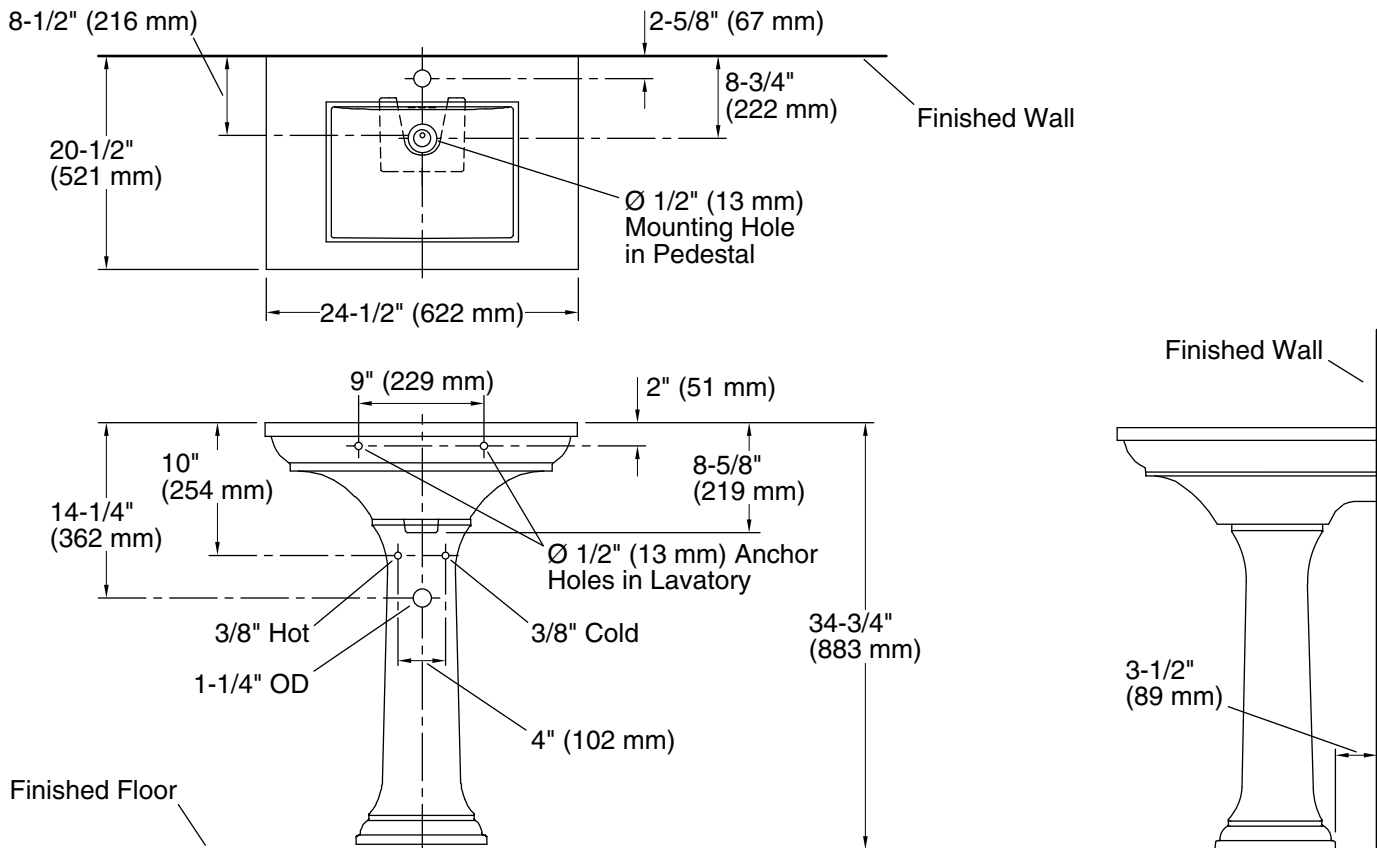

Memoirs® Stately

25" rectangular pedestal bathroom sink
K-2344-1

Features

- Single faucet hole
- Elegant rectangular basin
- Overflow drain
- Combination consists of the K-29999-1 basin and the K-2267 pedestal
- Coordinates with other products in the Memoirs collection

Material

- Fireclay

Installation

- Pedestal

Recommended Products/Accessories

- K-7605-P Angle Supply with Stop (pair)
- K-23726 Drain treatment
- K-23725 Cast iron cleaner

Included Components

- K-2267 Bathroom Sink Pedestal
- K-29999-1 25" pedestal/console table bathroom sink

Technical Information

All product dimensions are nominal.

Basin configuration:	Single Bowl
Bowl area (Only):	Length: 15-1/2" (394 mm) Width: 11-5/8" (295 mm) Water depth: 5" (127 mm)
With overflow:	Yes
Number of deck holes:	1
Faucet hole(s):	1-3/8" (35 mm)
Drain hole:	1-3/4" (44 mm)