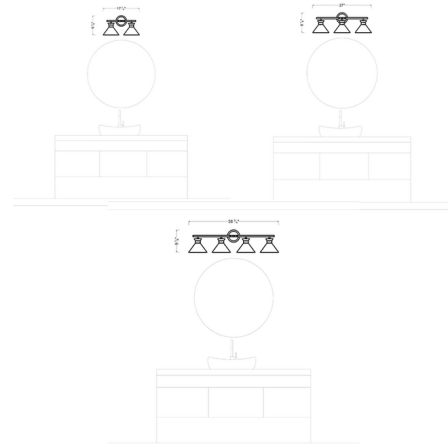

Shown in satin brass / opal etched