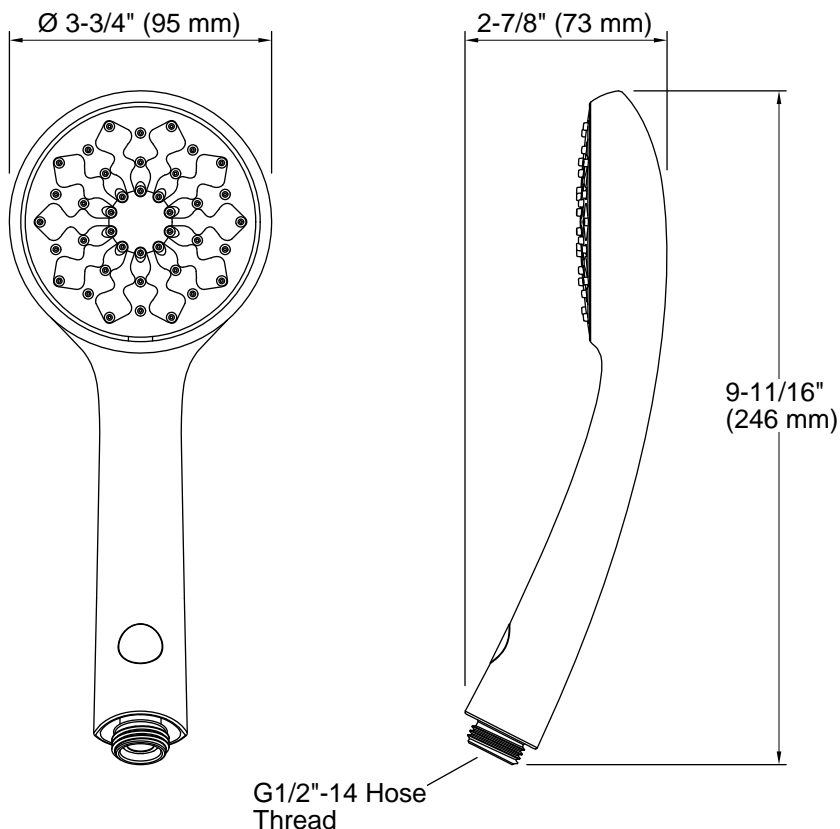

Installation

- G 1/2 - 14 inlet connection

Required Products/Accessories

K-8593 72" Shower Hose

or

K-9514 60" Shower Hose

or

K-45981 72" ribbon hose

CP Polished Chrome

BN Vibrant® Brushed Nickel

Technical Information

All product dimensions are nominal.

Handshower:

Rated maximum flow: 2 gal/min (7.6 l/min)

Notes

Install this product according to the installation guide.