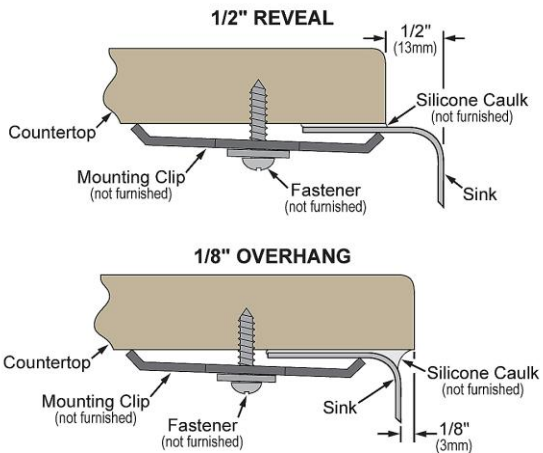

PRODUCT SPECIFICATIONS

Lustertone® Classic Stainless Steel 14" x 18-1/2" x 5-3/8" Single Bowl Undermount ADA Sink with Perfect Drain®. Sink is manufactured from 18 gauge 304 Stainless Steel with a Lustrous Satin finish, Rear Center drain placement, and Bottom only pads.

Installation Type:	Undermount
Material:	304 Stainless Steel
Special Features:	Perfect Drain
Finish:	Lustrous Satin
Gauge:	18
Sound Deadening:	Bottom only pads
Number of Bowls:	1
Sink Dimensions:	14" x 18-1/2" x 6-7/8"
Bowl 1 Dimensions:	11-1/2" x 16" x 5-3/8"
Drain Size:	3-3/8" (86mm)
Drain Location:	Rear Center
Minimum Cabinet Size:	18"
Mounting Hardware:	Undermount brackets sold separately
Template Included:	Yes
Cutout Template #:	1000001422

Template is available for download at [elkay.com](#). CAD software will be required to open the template.

Perfect Drain: Seamlessly welded stainless steel collar eliminates the gap between a traditional drain and the sink for a more sanitary and gap free installation. Select garbage disposers can be installed on either sink bowl for user convenience. Please see our Garbage Disposer Compatibility Guide.

Installation Profile:

Designed to affix to the underside of any solid surface countertop.

PART: _____ QTY: _____
 PROJECT: _____
 CONTACT: _____
 DATE: _____
 NOTES: _____
 APPROVAL: _____

Included with Product: One LKPD1 Perfect Drain and strainer