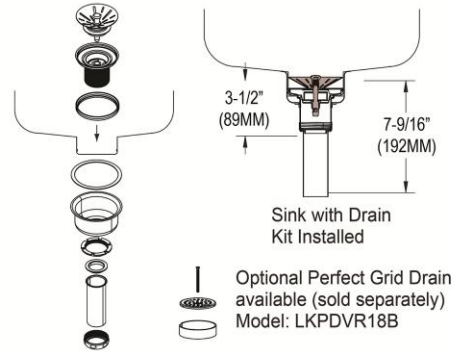

Included Accessories		
LKPD1	Perfect Drain® Fitting Type 304 Stainless Steel Body and Strainer Spec Sheet (PDF)	
Optional Accessories		
LKWOBG1116SS	Stainless Steel 10-1/2" x 15" x 1" Bottom Grid Spec Sheet (PDF)	
LKDS99	3-1/2" Garbage Disposal Stopper / Strainer for use with Perfect Drain®-Chrome Polished Stainless Steel Spec Sheet (PDF)	
LKPDAD18B	Perfect Drain® Chrome Plated Brass Body Strainer and LKADOS Tailpiece Spec Sheet (PDF)	
LKPDVR18B	Perfect Drain® Chrome Plated Brass Body Vandal-resistant Strainer Spec Sheet (PDF)	
LKGT1042	Elkay Gourmet Single Hole Bar Faucet Pull-out Spray and Lever Handle Spec Sheet (PDF)	
LKWUCSS	Stainless Steel 3-1/2" x 5-1/8" x 4-3/8" Utensil Caddy Spec Sheet (PDF)	

In keeping with our policy of continuing product improvement, Elkay reserves the right to change product specifications without notice. Please visit elkay.com for the most current version of Elkay product specification sheets. This specification describes an Elkay product with design, quality, and functional benefits to the user. When making a comparison of other producers' offerings, be certain these features are not overlooked. Latest version of the spec sheet available: <https://www.elkayfiles.com/spec-sheets/ELUHAD111655PD_spec.pdf>