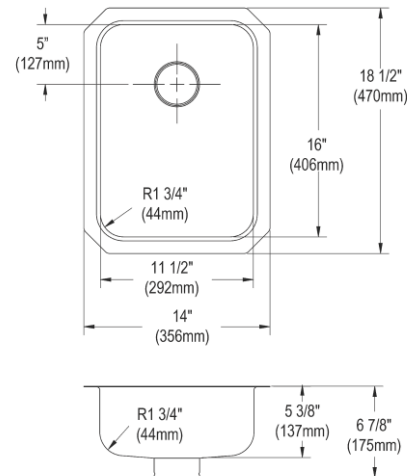

Included with Product: One LKPD1 Perfect Drain and strainer

A Century of Tradition and Quality. For more than 100 years, Elkay has been making innovative products and providing exceptional customer care. We take pride in offering plumbing products that make life easier, inspire change and leave the world a better place.

Product Compliance: ADA & ICC A117.1
ASME A112.19.3/CSA B45.4
Accessory: ASME A112.18.2/CSA B125.2

Sinks are listed by IAPMO® as meeting the applicable requirements of the Uniform Plumbing Code®, International Plumbing Code®, and National Plumbing Code of Canada.

Complies with ADA & ICC A117.1 accessibility requirements when installed according to the requirements outlined in these standards.

- [Clean and Care Manual (PDF)](#)
- [Installation Instructions (PDF) - 1000005239](#)
- [Installation Instructions (PDF) - 74180289 Disposer](#)
- [Installation Instructions (PDF) - 74180340-USA Drain](#)
- [Installation Instructions (PDF) - Garbage Disposer Compatibility Guide](#)
- [Warranty (PDF)](#)