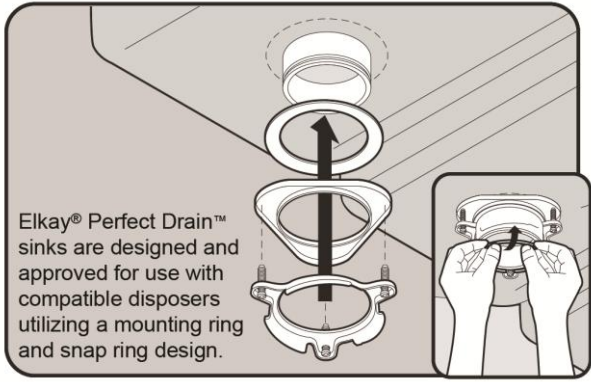

Included Accessories		
LKPD1	Perfect Drain® Fitting Type 304 Stainless Steel Body and Strainer Spec Sheet (PDF)	
Optional Accessories		
LKWOBG1116SS	Stainless Steel 10-1/2" x 15" x 1" Bottom Grid Spec Sheet (PDF)	
LKDS99	3-1/2" Garbage Disposal Stopper / Strainer for use with Perfect Drain®-Chrome Polished Stainless Steel Spec Sheet (PDF)	
LKPDAD18B	Perfect Drain® Chrome Plated Brass Body Strainer and LKADOS Tailpiece Spec Sheet (PDF)	
LKPDVR18B	Perfect Drain® Chrome Plated Brass Body Vandal-resistant Strainer Spec Sheet (PDF)	
LKGT1042	Elkay Gourmet Single Hole Bar Faucet Pull-out Spray and Lever Handle Spec Sheet (PDF)	
LKWUCSS	Stainless Steel 3-1/2" x 5-1/8" x 4-3/8" Utensil Caddy Spec Sheet (PDF)	

In keeping with our policy of continuing product improvement, Elkay reserves the right to change product specifications without notice. Please visit elkay.com for the most current version of Elkay product specification sheets. This specification describes an Elkay product with design, quality, and functional benefits to the user. When making a comparison of other producers' offerings, be certain these features are not overlooked. Latest version of the spec sheet available: <https://www.elkayfiles.com/spec-sheets/ELUHAD111655PD_spec.pdf>