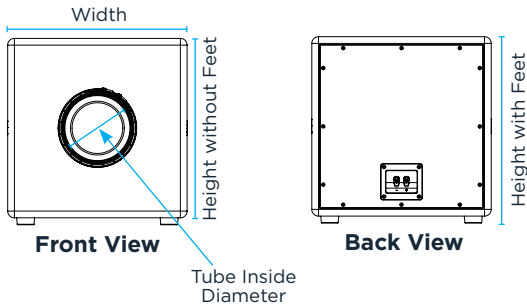

James

BY SONANCE

POWERPIPE X SERIES DATA SHEET

TECHNICAL SPECIFICATIONS

SKU	PPX12-M 60668 - Each
Woofers	12" (305mm) anodized aluminum cone, rubber surround, high excursion
Frequency Response	34Hz - 100Hz +/-3dB
Impedance	4 ohms nominal
Sensitivity (2.83V/1m)	93dB SPL
Enclosure	Marine-Grade Aluminum
Finish	Textured Black
Recommended Power	500 watts
Recommended Amplifiers	Blaze Powerzone Connect 1502 3004 6008 Sonance DSP 2-750 MKIII
Tube Inside Diameter	5.98" (152mm)
Tube Length	25.59" (650mm)
Product Dims w/ Feet (WxHxD)	15.75" x 16.36" x 15.16" (400mm x 415mm x 385mm)
Product Dims w/o Feet (WxHxD)	15.75" x 15.75" x 15.16" (400mm x 400mm x 385mm)
Product Weight	55.87 lbs. (25.34kg)
Shipping Weight	64.37 lbs. (29.2kg) Team lift required