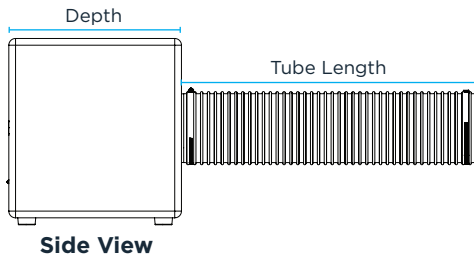

James

BY SONANCE

POWERPIPE X SERIES DATA SHEET

TECHNICAL SPECIFICATIONS

SKU	PPX12-M 60668 - Each
Woofers	12" (305mm) anodized aluminum cone, rubber surround, high excursion
Frequency Response	34Hz - 100Hz +/-3dB
Impedance	4 ohms nominal
Sensitivity (2.83V/1m)	93dB SPL
Enclosure	Marine-Grade Aluminum
Finish	Textured Black
Recommended Power	500 watts
Recommended Amplifiers	Blaze Powerzone Connect 1502 3004 6008 Sonance DSP 2-750 MKIII
Tube Inside Diameter	5.98" (152mm)
Tube Length	25.59" (650mm)
Product Dims w/ Feet (WxHxD)	15.75" x 16.36" x 15.16" (400mm x 415mm x 385mm)
Product Dims w/o Feet (WxHxD)	15.75" x 15.75" x 15.16" (400mm x 400mm x 385mm)
Product Weight	55.87 lbs. (25.34kg)
Shipping Weight	64.37 lbs. (29.2kg) Team lift required