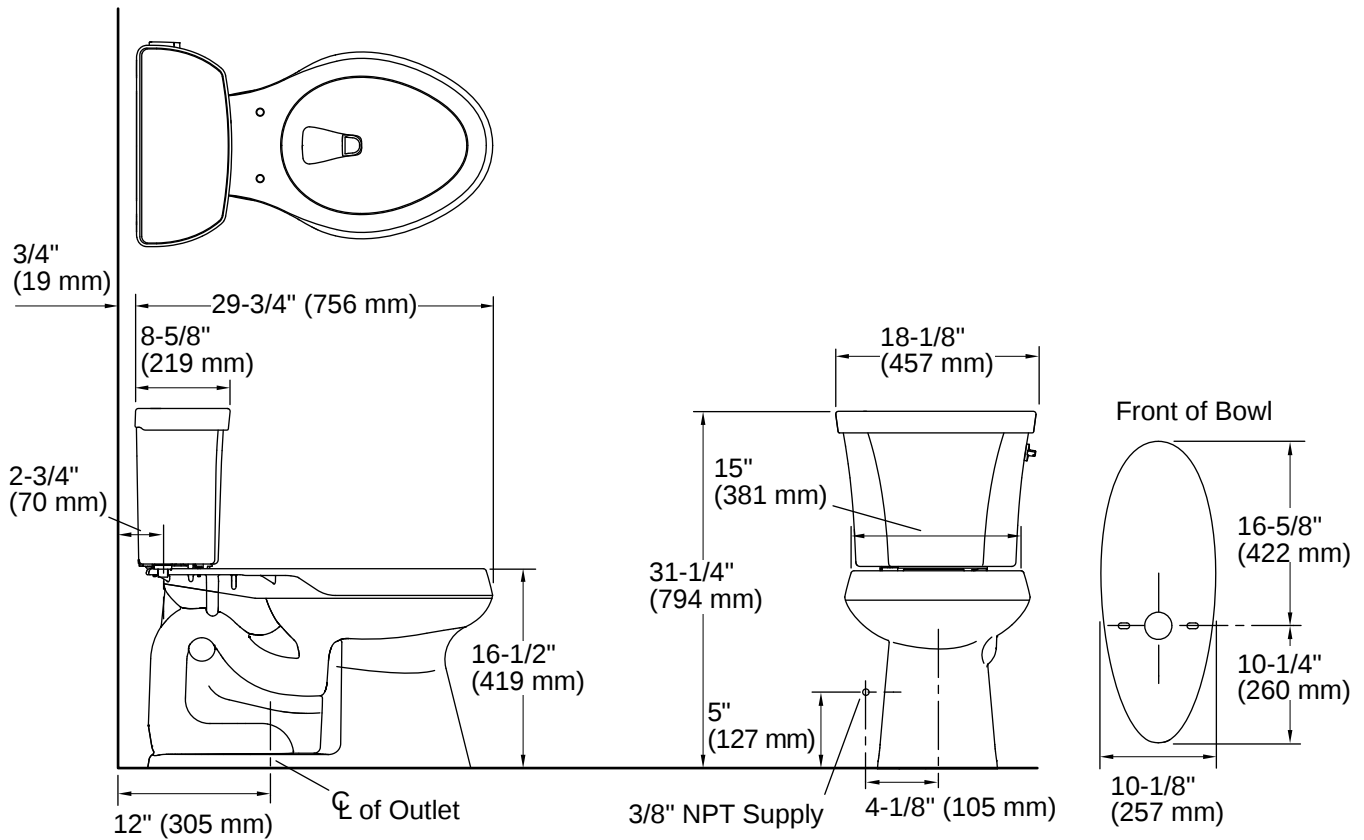

## Features

- Two-piece design
- Elongated bowl offers added room and comfort
- Comfort Height® feature offers chair-height seating that makes sitting down and standing up easier for most adults
- Right-hand nested trip lever offers a choice of 1.1 or 1.6 gallons per flush (gpf)
- 2-1/8" (54 mm) fully glazed trapway
- Dual-flush technology allows you to choose between a full or partial flush
- Eligible for consumer rebates in some municipalities

## Technical Information

Rough-in:	Standard 12" (305mm)
Flush Type:	Class Five
Flush Rate:	1.1 or 1.6 gpf (1.6 or 4.2 lpf)
Bowl Shape:	Elongated
Seat-Mounting Holes:	5-1/2" (140 mm)
Waste Outlet:	Floor
Trapway Size:	2-1/8" (54 mm)
Trapway Type:	Exposed
Water Surface Size:	11-3/8" x 8" (289 mm x 203 mm)
Rim to Water Surface:	5-3/8" (137 mm)

## Installation

- Seat sold separately
- Standard 12" (305 mm) rough-in
- Three-bolt quick-connect installation