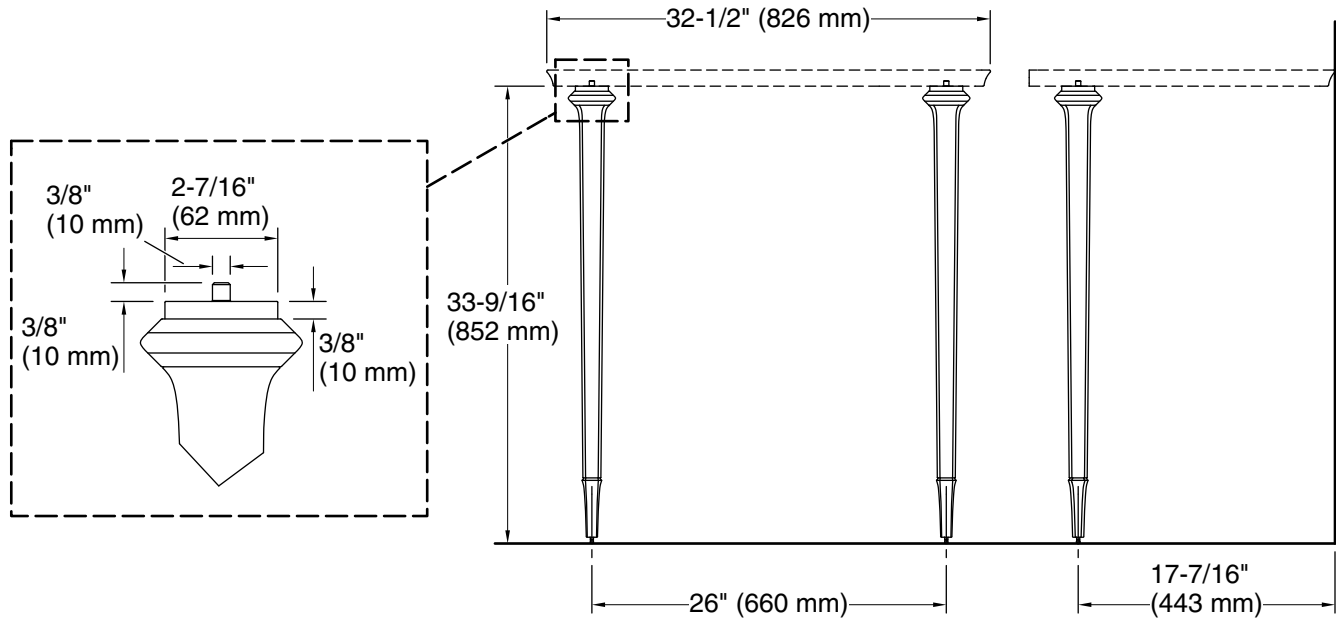

### Features

- A selection of products within this collection is in stock and ready to ship. Please visit [kallista.com/resources/#ReadyToShip](http://kallista.com/resources/#ReadyToShip) for the complete list of Ready-to-Ship products and finishes
- High-quality solid metal construction for durability and reliability
- Sold individually
- 33-9/16" (851 mm) height
- Console table top (P74243-00) sold separately

## Technical Information

All product dimensions are nominal.

Material: Brass