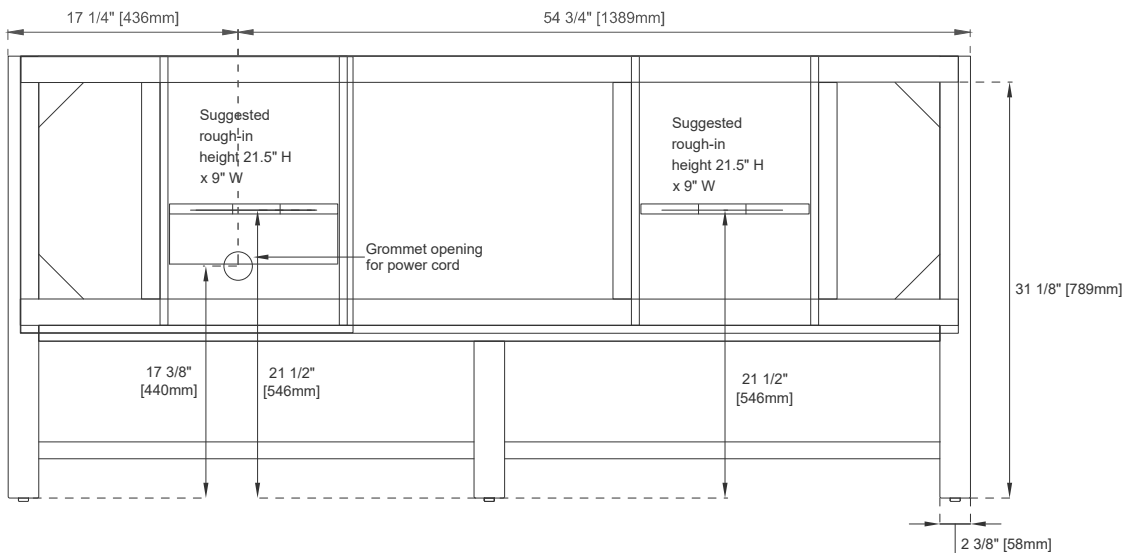

72" BRECKENRIDGE VANITY

JAMES MARTIN
VANITIES

330-V72-BW 330-V72-SC
330-V72-LNO 330-V72-WWO

Features and Materials

Solids: GW/SC-Yellow Poplar; LNO/WWO-Ash and Yellow Poplar
Veneers: LNO/WWO-Flat Cut Ash
Panels: Plywood
Installation Type: Floor Standing
Number of Basins: Two, with Optional 3cm Top
Vanity Top Included: NO, Optional 3cm Tops Available with Sinks
Basins Included: NO
Overflow: Yes, Front Facing
Number of Doors: Two
Number of Drawers: Six
Number of Tip Outs: 0
USB/Power Component: YES (ETL5011080)
Cord Length: 6'6"
Assembly Type: Installation of Optional 3cm Top with Sink
Bamboo Storage Tray: One
Drawer Box Material and Construction: 12mm Plywood/English Dovetail Joinery
Hardware Material and Finish: BW/SC-Zinc Alloy in Champagne Brass Color;
LNO-Zinc Alloy in Matte Black Color; WWO-Zinc Alloy in Brushed Nickel Color
Fits Drain Hole Size: 1 3/4"
Full Extension, Soft Close Glides
European Soft Close Hinges
Aluminum Laminate Drawer Liners
Adjustable Levels

Dimension

Width: 71-7/8"
Depth: 23-1/2"
Height: 33"
Rough-In Height: 21-1/2"

72" BRECKENRIDGE VANITY

JAMES MARTIN VANITIES

330-V72-BW 330-V72-SC
330-V72-LNO 330-V72-WWO

Knob

Top View

Bamboo Drawer Organizer

Front View

All dimensions are nominal
Diagrams are of cabinet only—James Martin Optional Countertops and sinks are not shown

Visit website for warranty and installation information
www.jamesmartinvanities.com

72" BRECKENRIDGE VANITY

JAMES MARTIN VANITIES

330-V72-BW 330-V72-SC
330-V72-LNO 330-V72-WWO

Side View

Back View

All dimensions are nominal

Diagrams are of cabinet only—James Martin Optional Countertops and sinks are not shown