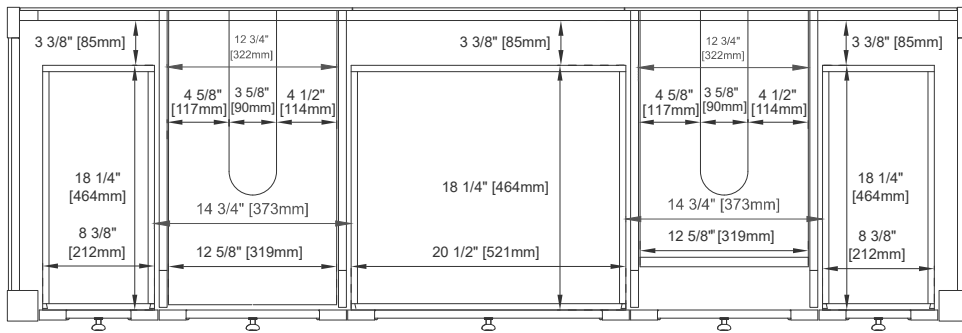

72" BRECKENRIDGE VANITY

JAMES MARTIN
VANITIES

330-V72-BW 330-V72-SC
330-V72-LNO 330-V72-WWO

Features and Materials

Solids: GW/SC-Yellow Poplar; LNO/WWO-Ash and Yellow Poplar
Veneers: LNO/WWO-Flat Cut Ash
Panels: Plywood
Installation Type: Floor Standing
Number of Basins: Two, with Optional 3cm Top
Vanity Top Included: NO, Optional 3cm Tops Available with Sinks
Basins Included: NO
Overflow: Yes, Front Facing
Number of Doors: Two
Number of Drawers: Six
Number of Tip Outs: 0
USB/Power Component: YES (ETL5011080)
Cord Length: 6'6"
Assembly Type: Installation of Optional 3cm Top with Sink
Bamboo Storage Tray: One
Drawer Box Material and Construction: 12mm Plywood/English Dovetail Joinery
Hardware Material and Finish: BW/SC-Zinc Alloy in Champagne Brass Color;
LNO-Zinc Alloy in Matte Black Color; WWO-Zinc Alloy in Brushed Nickel Color
Fits Drain Hole Size: 1 3/4"
Full Extension, Soft Close Glides
European Soft Close Hinges
Aluminum Laminate Drawer Liners
Adjustable Levels

Dimension

Width: 71-7/8"
Depth: 23-1/2"
Height: 33"
Rough-In Height: 21-1/2"

72" BRECKENRIDGE VANITY

JAMES MARTIN VANITIES

330-V72-BW 330-V72-SC
330-V72-LNO 330-V72-WWO

Knob

Top View

Bamboo Drawer Organizer

Front View

All dimensions are nominal
Diagrams are of cabinet only—James Martin Optional Countertops and sinks are not shown

Visit website for warranty and installation information
www.jamesmartinvanities.com

72" BRECKENRIDGE VANITY

JAMES MARTIN VANITIES

330-V72-BW 330-V72-SC
330-V72-LNO 330-V72-WWO

Side View

Back View

All dimensions are nominal

Diagrams are of cabinet only—James Martin Optional Countertops and sinks are not shown