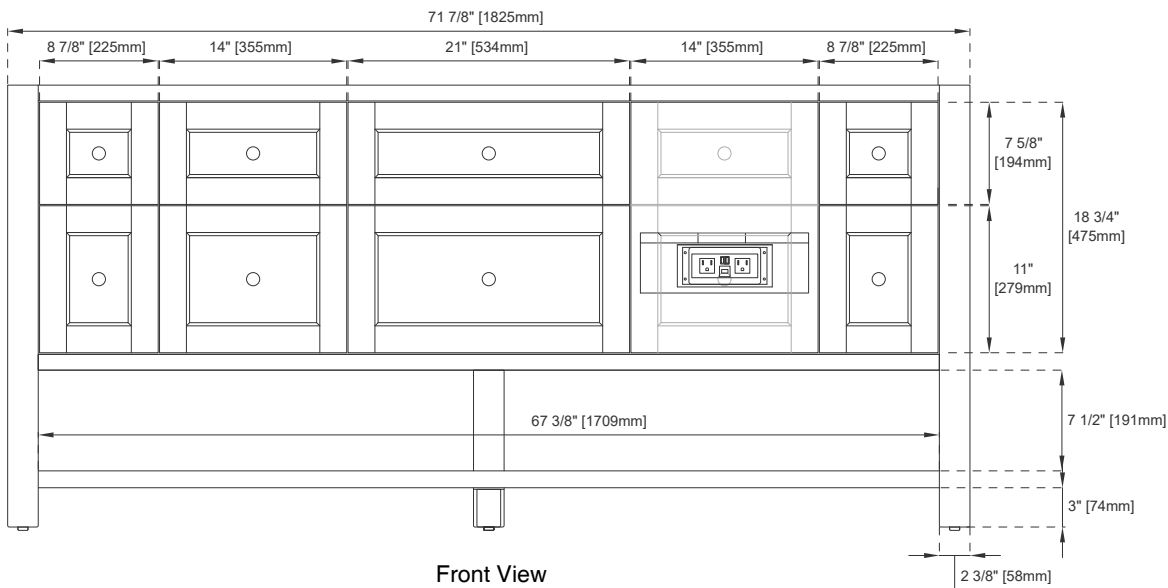

72" BRECKENRIDGE VANITY

JAMES MARTIN
VANITIES

330-V72-BW 330-V72-SC
330-V72-LNO 330-V72-WWO

Features and Materials

Solids: GW/SC-Yellow Poplar; LNO/WWO-Ash and Yellow Poplar
Veneers: LNO/WWO-Flat Cut Ash
Panels: Plywood
Installation Type: Floor Standing
Number of Basins: Two, with Optional 3cm Top
Vanity Top Included: NO, Optional 3cm Tops Available with Sinks
Basins Included: NO
Overflow: Yes, Front Facing
Number of Doors: Two
Number of Drawers: Six
Number of Tip Outs: 0
USB/Power Component: YES (ETL5011080)
Cord Length: 6'6"
Assembly Type: Installation of Optional 3cm Top with Sink
Bamboo Storage Tray: One
Drawer Box Material and Construction: 12mm Plywood/English Dovetail Joinery
Hardware Material and Finish: BW/SC-Zinc Alloy in Champagne Brass Color;
LNO-Zinc Alloy in Matte Black Color; WWO-Zinc Alloy in Brushed Nickel Color
Fits Drain Hole Size: 1 3/4"
Full Extension, Soft Close Glides
European Soft Close Hinges
Aluminum Laminate Drawer Liners
Adjustable Levels

Dimension

Width: 71-7/8"
Depth: 23-1/2"
Height: 33"
Rough-In Height: 21-1/2"

72" BRECKENRIDGE VANITY

JAMES MARTIN VANITIES

330-V72-BW 330-V72-SC
330-V72-LNO 330-V72-WWO

Knob

Top View

Bamboo Drawer Organizer

72" BRECKENRIDGE VANITY

JAMES MARTIN VANITIES

330-V72-BW 330-V72-SC
330-V72-LNO 330-V72-WWO

Side View

Back View

All dimensions are nominal

Diagrams are of cabinet only—James Martin Optional Countertops and sinks are not shown