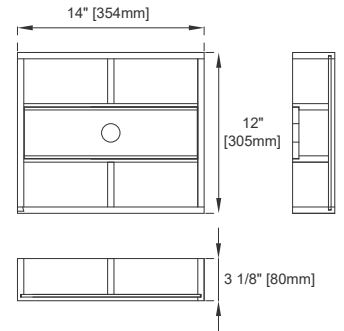

72" BRECKENRIDGE VANITY

JAMES MARTIN
VANITIES

330-V72-BW 330-V72-SC
330-V72-LNO 330-V72-WWO

Features and Materials

Solids: GW/SC-Yellow Poplar; LNO/WWO-Ash and Yellow Poplar
Veneers: LNO/WWO-Flat Cut Ash
Panels: Plywood
Installation Type: Floor Standing
Number of Basins: Two, with Optional 3cm Top
Vanity Top Included: NO, Optional 3cm Tops Available with Sinks
Basins Included: NO
Overflow: Yes, Front Facing
Number of Doors: Two
Number of Drawers: Six
Number of Tip Outs: 0
USB/Power Component: YES (ETL5011080)
Cord Length: 6'6"
Assembly Type: Installation of Optional 3cm Top with Sink
Bamboo Storage Tray: One
Drawer Box Material and Construction: 12mm Plywood/English Dovetail Joinery
Hardware Material and Finish: BW/SC-Zinc Alloy in Champagne Brass Color;
LNO-Zinc Alloy in Matte Black Color; WWO-Zinc Alloy in Brushed Nickel Color
Fits Drain Hole Size: 1 3/4"
Full Extension, Soft Close Glides
European Soft Close Hinges
Aluminum Laminate Drawer Liners
Adjustable Levels

Dimension

Width: 71-7/8"
Depth: 23-1/2"
Height: 33"
Rough-In Height: 21-1/2"

72" BRECKENRIDGE VANITY

JAMES MARTIN VANITIES

330-V72-BW 330-V72-SC
330-V72-LNO 330-V72-WWO

Knob

Top View

Bamboo Drawer Organizer

Front View

All dimensions are nominal
Diagrams are of cabinet only—James Martin Optional Countertops and sinks are not shown

Visit website for warranty and installation information
www.jamesmartinvanities.com

72" BRECKENRIDGE VANITY

JAMES MARTIN VANITIES

330-V72-BW 330-V72-SC
330-V72-LNO 330-V72-WWO

Side View

Back View

All dimensions are nominal

Diagrams are of cabinet only—James Martin Optional Countertops and sinks are not shown