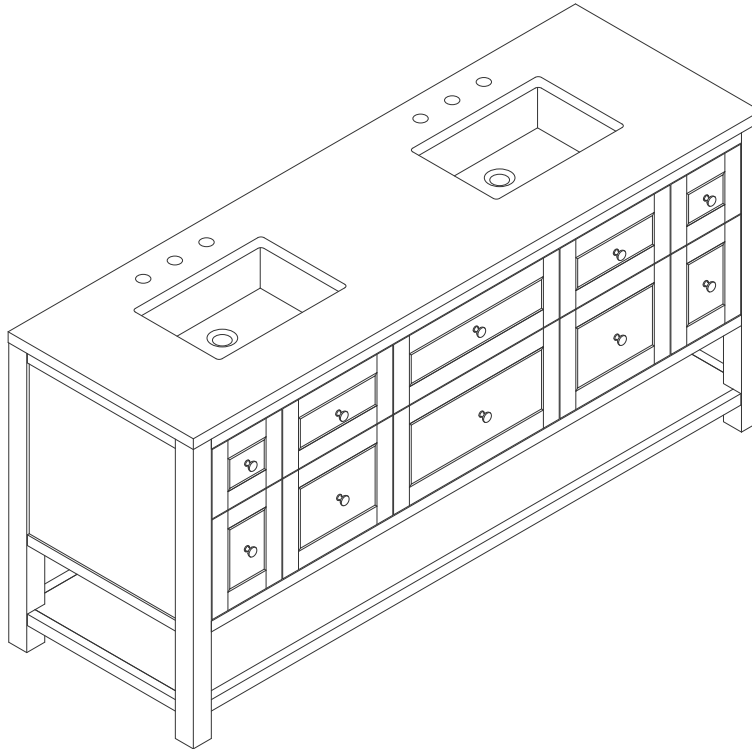

72" BRECKENRIDGE VANITY

JAMES MARTIN
VANITIES

330-V72-BW 330-V72-SC
330-V72-LNO 330-V72-WWO

Features and Materials

Solids: GW/SC-Yellow Poplar; LNO/WWO-Ash and Yellow Poplar
Veneers: LNO/WWO-Flat Cut Ash
Panels: Plywood
Installation Type: Floor Standing
Number of Basins: Two, with Optional 3cm Top
Vanity Top Included: NO, Optional 3cm Tops Available with Sinks
Basins Included: NO
Overflow: Yes, Front Facing
Number of Doors: Two
Number of Drawers: Six
Number of Tip Outs: 0
USB/Power Component: YES (ETL5011080)
Cord Length: 6'6"
Assembly Type: Installation of Optional 3cm Top with Sink
Bamboo Storage Tray: One
Drawer Box Material and Construction: 12mm Plywood/English Dovetail Joinery
Hardware Material and Finish: BW/SC-Zinc Alloy in Champagne Brass Color;
LNO-Zinc Alloy in Matte Black Color; WWO-Zinc Alloy in Brushed Nickel Color
Fits Drain Hole Size: 1 3/4"
Full Extension, Soft Close Glides
European Soft Close Hinges
Aluminum Laminate Drawer Liners
Adjustable Levels

Dimension

Width: 71-7/8"
Depth: 23-1/2"
Height: 33"
Rough-In Height: 21-1/2"

72" BRECKENRIDGE VANITY

JAMES MARTIN VANITIES

330-V72-BW 330-V72-SC
330-V72-LNO 330-V72-WWO

Knob

Top View

Bamboo Drawer Organizer