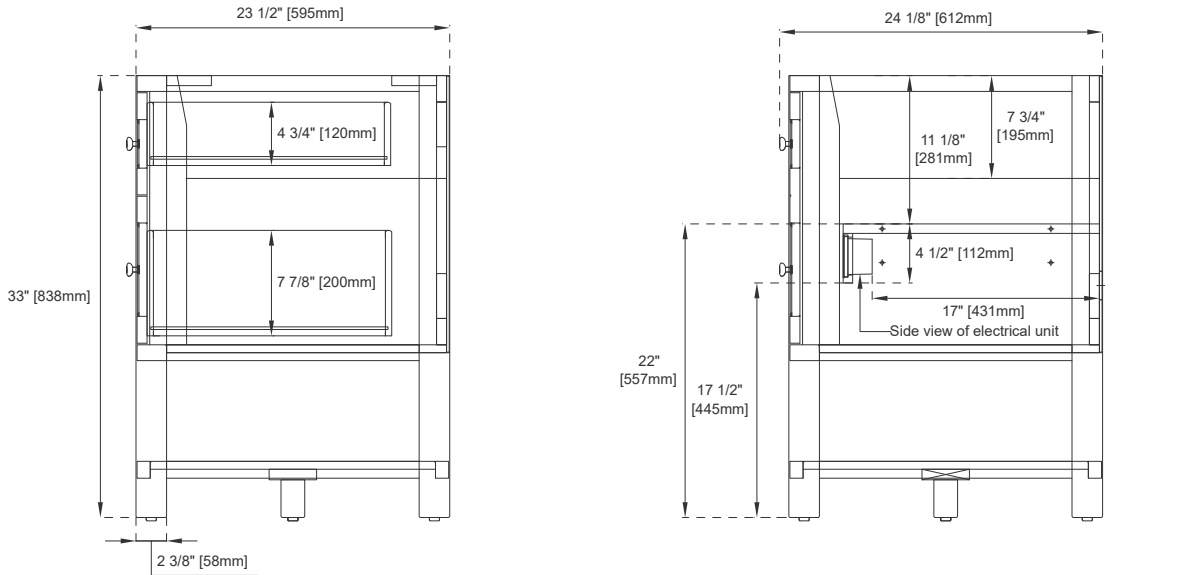

72" BRECKENRIDGE VANITY

JAMES MARTIN
VANITIES

330-V72-BW 330-V72-SC
330-V72-LNO 330-V72-WWO

Features and Materials

Solids: GW/SC-Yellow Poplar; LNO/WWO-Ash and Yellow Poplar
Veneers: LNO/WWO-Flat Cut Ash
Panels: Plywood
Installation Type: Floor Standing
Number of Basins: Two, with Optional 3cm Top
Vanity Top Included: NO, Optional 3cm Tops Available with Sinks
Basins Included: NO
Overflow: Yes, Front Facing
Number of Doors: Two
Number of Drawers: Six
Number of Tip Outs: 0
USB/Power Component: YES (ETL5011080)
Cord Length: 6'6"
Assembly Type: Installation of Optional 3cm Top with Sink
Bamboo Storage Tray: One
Drawer Box Material and Construction: 12mm Plywood/English Dovetail Joinery
Hardware Material and Finish: BW/SC-Zinc Alloy in Champagne Brass Color;
LNO-Zinc Alloy in Matte Black Color; WWO-Zinc Alloy in Brushed Nickel Color
Fits Drain Hole Size: 1 3/4"
Full Extension, Soft Close Glides
European Soft Close Hinges
Aluminum Laminate Drawer Liners
Adjustable Levels

Dimension

Width: 71-7/8"
Depth: 23-1/2"
Height: 33"
Rough-In Height: 21-1/2"

72" BRECKENRIDGE VANITY

JAMES MARTIN VANITIES

330-V72-BW 330-V72-SC
330-V72-LNO 330-V72-WWO

Knob

Top View

Bamboo Drawer Organizer

Front View

All dimensions are nominal
Diagrams are of cabinet only—James Martin Optional Countertops and sinks are not shown

Visit website for warranty and installation information
www.jamesmartinvanities.com

72" BRECKENRIDGE VANITY

JAMES MARTIN VANITIES

330-V72-BW 330-V72-SC
330-V72-LNO 330-V72-WWO

Side View

Back View

All dimensions are nominal

Diagrams are of cabinet only—James Martin Optional Countertops and sinks are not shown