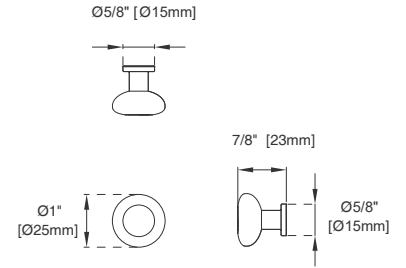

72" BRECKENRIDGE VANITY

JAMES MARTIN
VANITIES

330-V72-BW 330-V72-SC
330-V72-LNO 330-V72-WWO

Features and Materials

Solids: GW/SC-Yellow Poplar; LNO/WWO-Ash and Yellow Poplar
Veneers: LNO/WWO-Flat Cut Ash
Panels: Plywood
Installation Type: Floor Standing
Number of Basins: Two, with Optional 3cm Top
Vanity Top Included: NO, Optional 3cm Tops Available with Sinks
Basins Included: NO
Overflow: Yes, Front Facing
Number of Doors: Two
Number of Drawers: Six
Number of Tip Outs: 0
USB/Power Component: YES (ETL5011080)
Cord Length: 6'6"
Assembly Type: Installation of Optional 3cm Top with Sink
Bamboo Storage Tray: One
Drawer Box Material and Construction: 12mm Plywood/English Dovetail Joinery
Hardware Material and Finish: BW/SC-Zinc Alloy in Champagne Brass Color;
LNO-Zinc Alloy in Matte Black Color; WWO-Zinc Alloy in Brushed Nickel Color
Fits Drain Hole Size: 1 3/4"
Full Extension, Soft Close Glides
European Soft Close Hinges
Aluminum Laminate Drawer Liners
Adjustable Levels

Dimension

Width: 71-7/8"
Depth: 23-1/2"
Height: 33"
Rough-In Height: 21-1/2"

72" BRECKENRIDGE VANITY

JAMES MARTIN VANITIES

330-V72-BW 330-V72-SC
330-V72-LNO 330-V72-WWO

Knob

Top View

Bamboo Drawer Organizer

Front View

All dimensions are nominal
Diagrams are of cabinet only—James Martin Optional Countertops and sinks are not shown

Visit website for warranty and installation information
www.jamesmartinvanities.com

72" BRECKENRIDGE VANITY

JAMES MARTIN VANITIES

330-V72-BW 330-V72-SC
330-V72-LNO 330-V72-WWO

Side View

Back View

All dimensions are nominal

Diagrams are of cabinet only—James Martin Optional Countertops and sinks are not shown