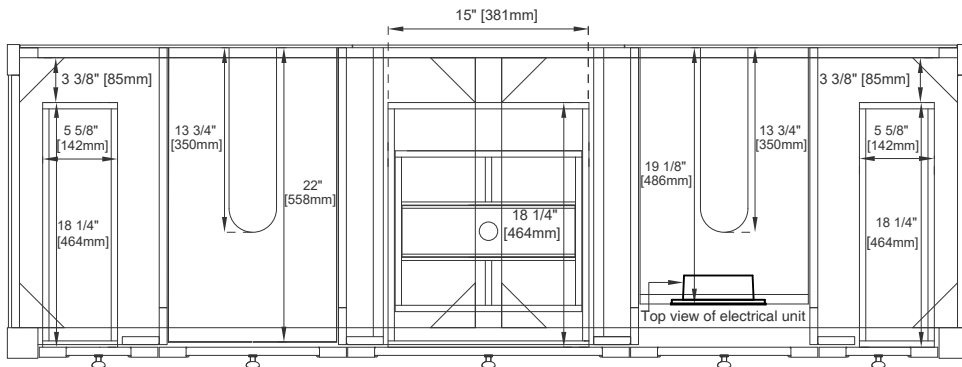

72" BRECKENRIDGE VANITY

JAMES MARTIN
VANITIES

330-V72-BW 330-V72-SC
330-V72-LNO 330-V72-WWO

Features and Materials

Solids: GW/SC-Yellow Poplar; LNO/WWO-Ash and Yellow Poplar
Veneers: LNO/WWO-Flat Cut Ash
Panels: Plywood
Installation Type: Floor Standing
Number of Basins: Two, with Optional 3cm Top
Vanity Top Included: NO, Optional 3cm Tops Available with Sinks
Basins Included: NO
Overflow: Yes, Front Facing
Number of Doors: Two
Number of Drawers: Six
Number of Tip Outs: 0
USB/Power Component: YES (ETL5011080)
Cord Length: 6'6"
Assembly Type: Installation of Optional 3cm Top with Sink
Bamboo Storage Tray: One
Drawer Box Material and Construction: 12mm Plywood/English Dovetail Joinery
Hardware Material and Finish: BW/SC-Zinc Alloy in Champagne Brass Color;
LNO-Zinc Alloy in Matte Black Color; WWO-Zinc Alloy in Brushed Nickel Color
Fits Drain Hole Size: 1 3/4"
Full Extension, Soft Close Glides
European Soft Close Hinges
Aluminum Laminate Drawer Liners
Adjustable Levels

Dimension

Width: 71-7/8"
Depth: 23-1/2"
Height: 33"
Rough-In Height: 21-1/2"

72" BRECKENRIDGE VANITY

JAMES MARTIN VANITIES

330-V72-BW 330-V72-SC
330-V72-LNO 330-V72-WWO

Knob

Top View

Bamboo Drawer Organizer

72" BRECKENRIDGE VANITY

JAMES MARTIN VANITIES

330-V72-BW 330-V72-SC
330-V72-LNO 330-V72-WWO

Side View

Back View

All dimensions are nominal

Diagrams are of cabinet only—James Martin Optional Countertops and sinks are not shown