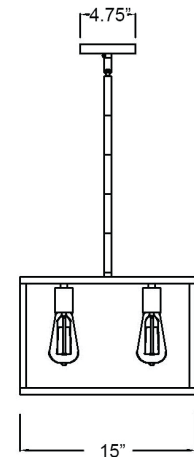

IN21003BK

COBAR 12-LIGHT PENDANT

Description: Cobar 12-Light Pendant

Finish: Matte Black

Dimensions: 60" L x 15" W x 10" H

Bulbs: 12-100W Med.

Installed Weight: 21 lbs.

Certification: cUL / dry location

Material: Steel

Shades: NA

Glass: NA

Canopy Dimensions: 23-3/4" x 4-3/4"

Chain/Wire: 12' Wire

Stems: 6-12", 2-6", 2-3"

Additional Finishes: Oil-rubbed bronze, satin nickel