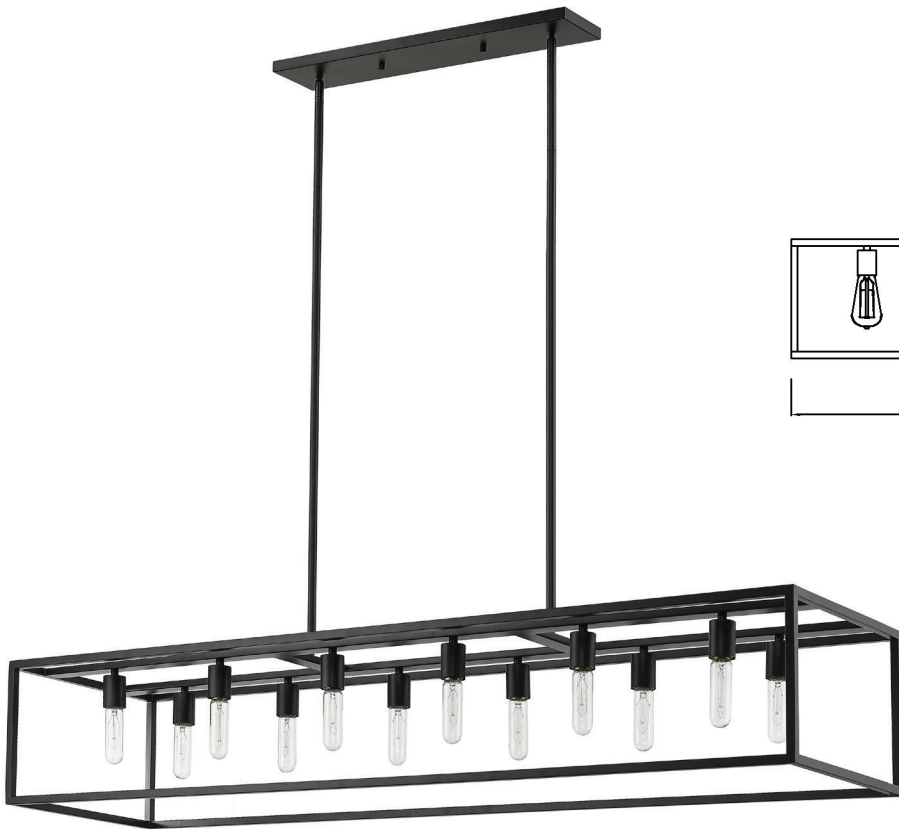

IN21003BK

COBAR 12-LIGHT PENDANT

Description: Cobar 12-Light Pendant

Finish: Matte Black

Dimensions: 60" L x 15" W x 10" H

Bulbs: 12-100W Med.

Installed Weight: 21 lbs.

Certification: cUL / dry location

Material: Steel

Shades: NA

Glass: NA

Canopy Dimensions: 23-3/4" x 4-3/4"

Chain/Wire: 12' Wire

Stems: 6-12", 2-6", 2-3"

Additional Finishes: Oil-rubbed bronze, satin nickel