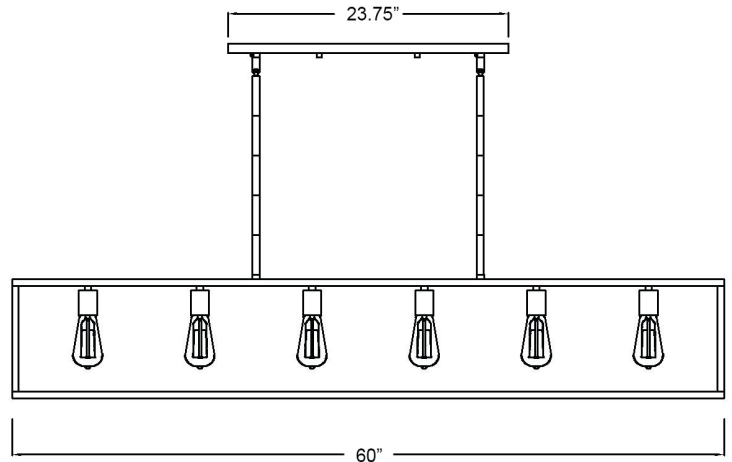

IN21003BK

COBAR 12-LIGHT PENDANT

Description: Cobar 12-Light Pendant

Finish: Matte Black

Dimensions: 60" L x 15" W x 10" H

Bulbs: 12-100W Med.

Installed Weight: 21 lbs.

Certification: cUL / dry location

Material: Steel

Shades: NA

Glass: NA

Canopy Dimensions: 23-3/4" x 4-3/4"

Chain/Wire: 12' Wire

Stems: 6-12", 2-6", 2-3"

Additional Finishes: Oil-rubbed bronze, satin nickel