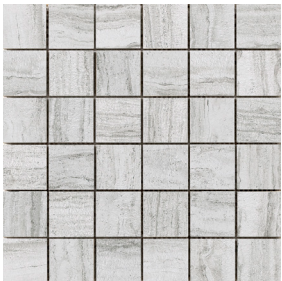

TERRANE™

Glazed Porcelain

Terrane™ offers a stone look with linear design in a trendy size to complement any space using high-definition printing.

3 Colors | 1 Size

TERRANE™

Edge: Pressed
Finish: Matte
No. of faces: 14

All Colors Available in Size 12"x24"

Mosaics

Ivory 2"x2" on 12"x12" Mesh

Beige 2"x2" on 12"x12" Mesh

Gray 2"x2" on 12"x12" Mesh

Sizes & Trim		Thickness		Technical Specifications							
Tile thickness could vary based on size. Larger format tiles will have a higher thickness.		12"x24" - 10mm		Test Method	Abrasion Resistance C1027	Breaking Strength C648	Chemical Resistance C650	Water Absorption C373	DCOF ANSI A137.1	Scratch Hardness MOHS	Shade Variation Rating
				Results	IV	≥ 550 lbf	Resistant	≤ .50%	≥ .42	7	V3
12"x24" 11.81"x23.62"	12"x12" Mesh 11.81"x11.81"	3"x12" Floor SBN									

Grout joint recommendation: 3/16"

Green Friendly: VOC None