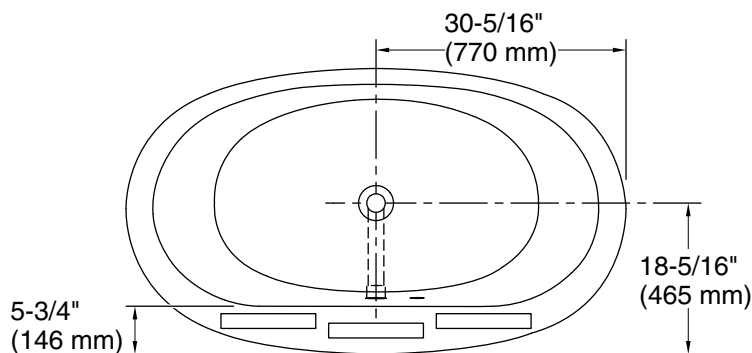

### Technical Information

All product dimensions are nominal.

Drain location:	Center
Basin area, bottom:	39-5/8" x 23-5/8" (1006 mm x 599 mm)
Basin area, top:	49-9/16" x 25-1/2" (1259 mm x 648 mm)
Weight:	170 lbs (77.1 kg)
Minimum floor load:	49.8 lbs/ft <sup>2</sup> (243.1 kg/m <sup>2</sup> )
Water depth:	16" (406 mm)
Water capacity:	60 gal (227.1 L)
Template:	Footprint, 1364288, not required, not included