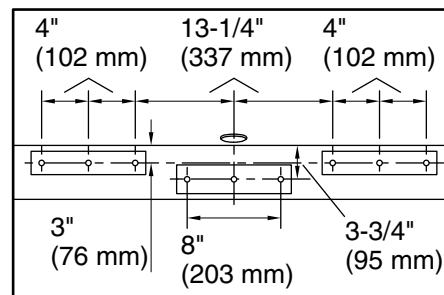

No change in measurements if connected with drain illustrated. (K-37386)

□ Recommended Faucet Location

Recommended Faucet Hole Location