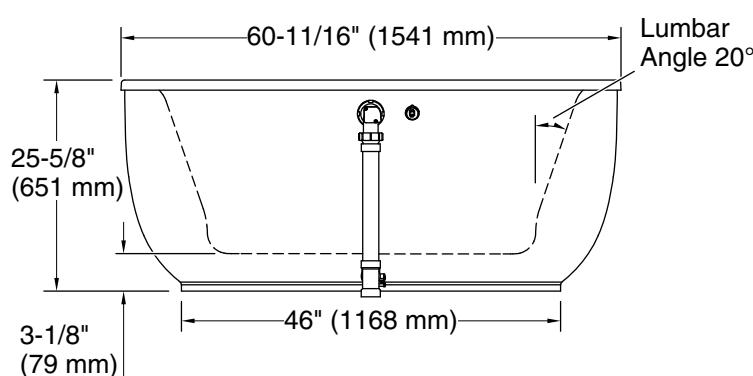

### Technical Information

All product dimensions are nominal.

Drain location:	Center
Basin area, bottom:	39-5/8" x 23-5/8" (1006 mm x 599 mm)
Basin area, top:	49-9/16" x 25-1/2" (1259 mm x 648 mm)
Weight:	170 lbs (77.1 kg)
Minimum floor load:	49.8 lbs/ft <sup>2</sup> (243.1 kg/m <sup>2</sup> )
Water depth:	16" (406 mm)
Water capacity:	60 gal (227.1 L)
Template:	Footprint, 1364288, not required, not included