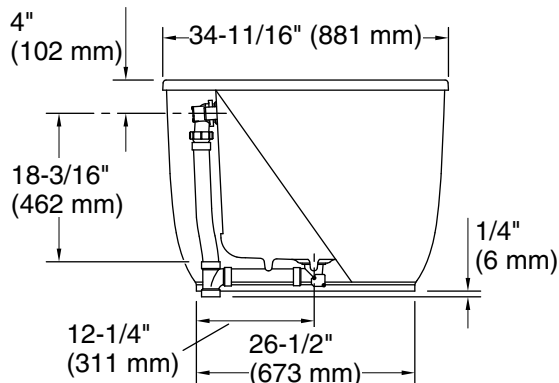

□ Recommended Faucet Location

Recommended Faucet Hole Location

### Technical Information

All product dimensions are nominal.

Drain location:	Center
Basin area, bottom:	39-5/8" x 23-5/8" (1006 mm x 599 mm)
Basin area, top:	49-9/16" x 25-1/2" (1259 mm x 648 mm)
Weight:	170 lbs (77.1 kg)
Minimum floor load:	49.8 lbs/ft <sup>2</sup> (243.1 kg/m <sup>2</sup> )
Water depth:	16" (406 mm)
Water capacity:	60 gal (227.1 L)
Template:	Footprint, 1364288, not required, not included