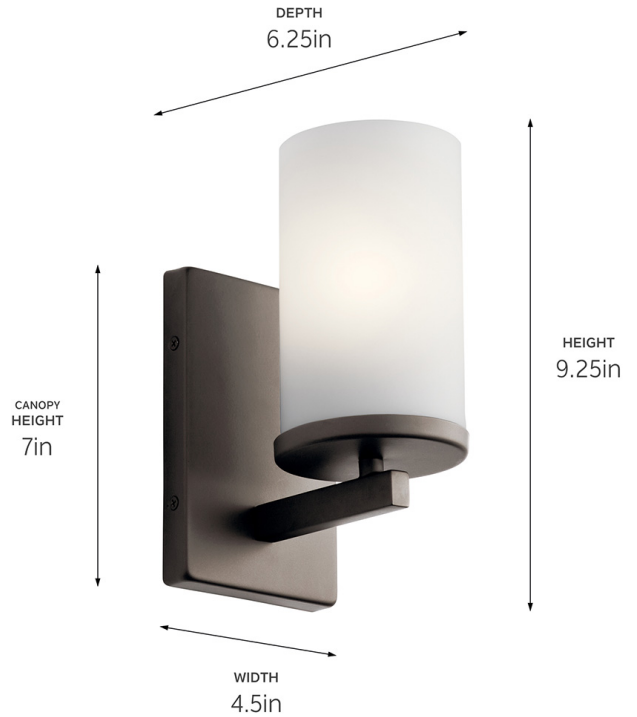

SPECIFICATIONS

Certifications/Qualifications

ADA Compliant	No
Prop65	No
Location Rating	Damp
	kichler.com/warranty

Dimensions

Height	9.25"
Width	4.5"
Height From Center Of Wall Opening (Spec Sheet)	5.75"
Depth	6.25"
Weight	2.3 LBS
Canopy Height	7"
Canopy Width	4.5"
Canopy Depth	0.75"

Electrical

Input Voltage	120 V

Light Source

Light Source	Bulb
Lamp Included	Not Included
# Of Bulbs/LED Modules	1
Max Or Nominal Watt	100 W
Lamp Type	A19
Socket Type	E26 (Medium)
Dimmable	Yes
Dimmable Notes	Dimmable when used with dimmer switch (sold separately); when using LED bulbs, see bulb manufacturer dimming specifications.

Mounting/Installation

Interior/Exterior	Interior Product
Mounting Weight	1.4 LBS
Install Glass Up Or Down	Both
Modular	No
Lead Wire Length	6

FIXTURE ATTRIBUTES

Housing/Glass

Primary Material	Steel
Shade Included	No
Shade Dimensions	4.00 DIA X 6.75

Product/Ordering Information

Sku	45495OZ
Finish	Olde Bronze
UPC	783927518925

Finishes

- Black
- Black
- Brushed Nickel
- Brushed Nickel
- Chrome
- Chrome
- Natural Brass