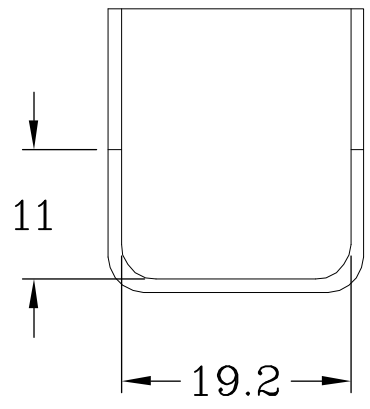

B

B

A

A

THIRD ANGLE PROJECTION

GENERAL NOTES

DIMENSIONS ARE IN MM - DO NOT SCALE

THIS DOCUMENT CONTAINS CONFIDENTIAL, PROPRIETARY INFORMATION THAT IS PROPERTY OF STARTECH.COM

StarTech.com

PRODUCT ID	CBMWWD1911O		
DESCRIPTION	20 Pack Cable Raceway Outside Corner Connectors for CBMWWD1911		
DO NOT SCALE	SHEET: 1 OF: 1	UPLOAD DATE: 3/25/2021	

8

7

6

5

4

3