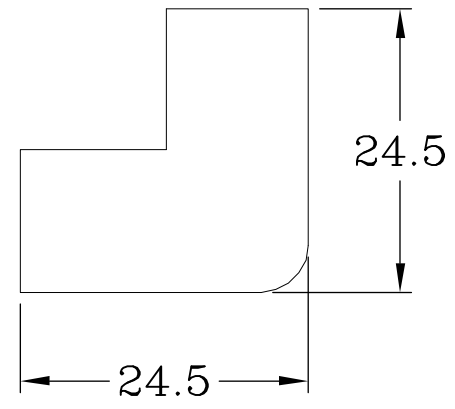

B

B

A

A

THIRD ANGLE PROJECTION

GENERAL NOTES

DIMENSIONS ARE IN MM - DO NOT SCALE

THIS DOCUMENT CONTAINS CONFIDENTIAL, PROPRIETARY INFORMATION THAT IS PROPERTY OF STARTECH.COM

StarTech.com

PRODUCT ID	CBMWWD1911O		
DESCRIPTION	20 Pack Cable Raceway Outside Corner Connectors for CBMWWD1911		
DO NOT SCALE	SHEET: 1 OF: 1	UPLOAD DATE: 3/25/2021	

8

7

6

5

4

3