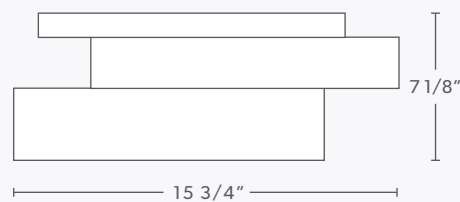

This product comes in mesh mounted sheets.
All dimensions are nominal. One Sheet = .50 sq. ft.

Color	Code
Mixed Natural & Painted	kr5wrn
Natural	kr5pls

Suggested Usage

Interior Wall

Papan - Timber Field Tile

This product comes as individual pieces.
All dimensions are nominal. One Bundle = 10.76 sq. ft.

Color	Code
Natural	kp1pls
Painted	kp1wrn

Suggested Usage

Interior
Wall

Natural

Painted

Papan - Timber Field Tile - Natural

Rimba - Timber Field Tile - Natural

Rimba - Timber Field Tile

Mixed Natural & Painted Natural

Pattern: Rimba (kl3)
Finish: Distressed
Thickness: 1/4"

This product comes in mesh mounted sheets.
All dimensions are nominal. One Sheet = .78 sq. ft.