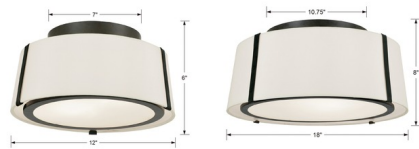

## Fulton Ceiling Light Fixture By Crystorama

### Description

The Fulton Ceiling Flush Light offers a refined, tailored look for your interior space. Its sleek steel frame grips a soft silk shade, casting a warm, inviting glow that gently illuminates your room.

Shown in antique gold / white silk

### Specifications

COLOR	White Silk
BODY FINISH	Antique Gold
WATTAGE	24W
DIMMER	Standard 120V
DIMENSIONS	18"W x 8"H
BULB NOT INCLUDED	3 x A19/Medium (E26)/8W/120V LED
OTHER BULB OPTIONS	3 x A19/Medium (E26)/60W/120V Incandescent
COUNTRY OF ORIGIN	China