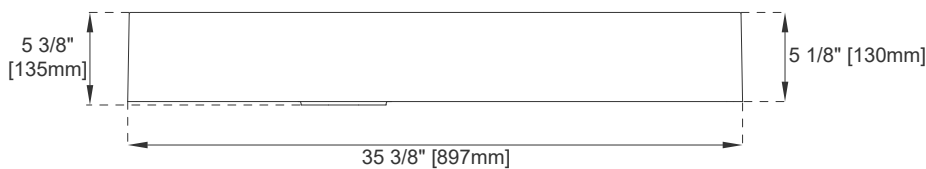

36" CS SERIES BASIN

CS-S366-DGG

CS-S366-GW

JAMES MARTIN
VANITIES

Features and Materials

Countertop Materials: Composite Stone
Number of Basins: One, Integrated Sinktop
Basin Overflow: NO
Certifications: ICC-ES PMG-1568

Dimension

Length: 35-3/8"
Width: 18-3/4"
Basin Depth: 3-1/2"
Overall Height: 5-3/8"
Visible Height: 5-1/8"

36" CS SERIES BASIN

JAMES MARTIN VANITIES

CS-S366-DGG

CS-S366-GW

Top View

Side View

Front View

All dimensions are nominal

Visit website for warranty and installation information
www.jamesmartinvanities.com