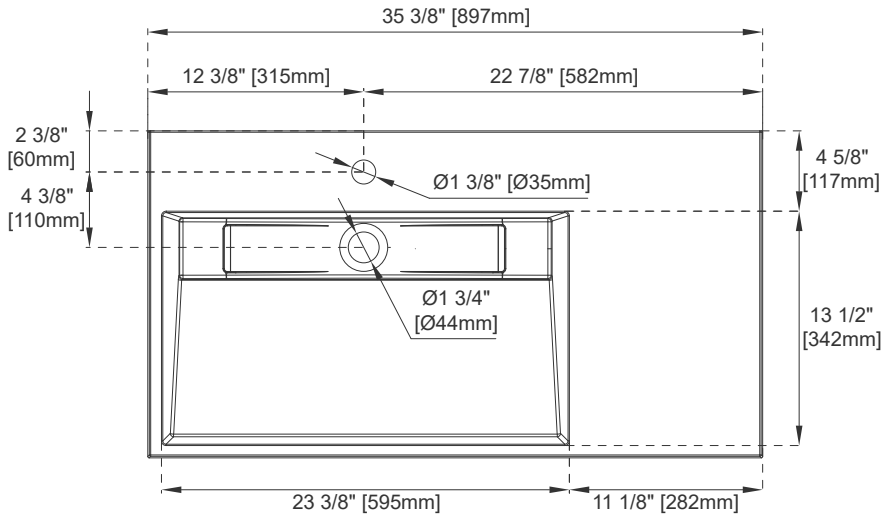

36" CS SERIES BASIN

CS-S366-DGG

CS-S366-GW

JAMES MARTIN
VANITIES

Features and Materials

Countertop Materials: Composite Stone
Number of Basins: One, Integrated Sinktop
Basin Overflow: NO
Certifications: ICC-ES PMG-1568

Dimension

Length: 35-3/8"
Width: 18-3/4"
Basin Depth: 3-1/2"
Overall Height: 5-3/8"
Visible Height: 5-1/8"

36" CS SERIES BASIN

JAMES MARTIN VANITIES

CS-S366-DGG

CS-S366-GW

Top View

Side View

Front View

All dimensions are nominal

Visit website for warranty and installation information
www.jamesmartinvanities.com