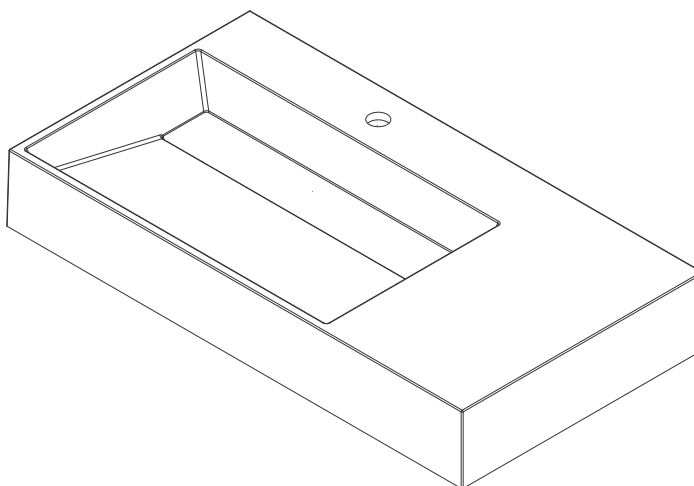

36" CS SERIES BASIN

CS-S366-DGG

CS-S366-GW

JAMES MARTIN
VANITIES

Features and Materials

Countertop Materials: Composite Stone
Number of Basins: One, Integrated Sinktop
Basin Overflow: NO
Certifications: ICC-ES PMG-1568

Dimension

Length: 35-3/8"
Width: 18-3/4"
Basin Depth: 3-1/2"
Overall Height: 5-3/8"
Visible Height: 5-1/8"

36" CS SERIES BASIN

JAMES MARTIN VANITIES

CS-S366-DGG

CS-S366-GW

Top View

Side View