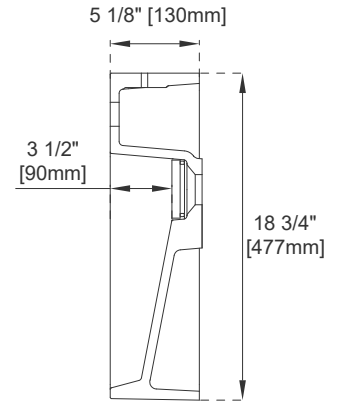

Dimension

Length: 35-3/8"
Width: 18-3/4"
Basin Depth: 3-1/2"
Overall Height: 5-3/8"
Visible Height: 5-1/8"

36" CS SERIES BASIN

JAMES MARTIN VANITIES

CS-S366-DGG

CS-S366-GW

Top View

Side View

Front View

All dimensions are nominal

Visit website for warranty and installation information
www.jamesmartinvanities.com