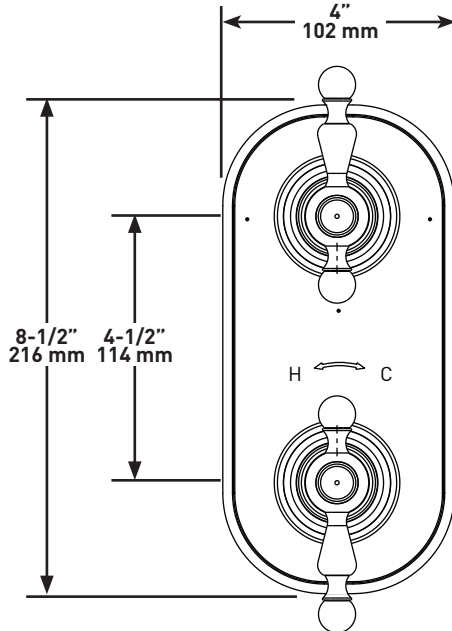

DESCRIPTION

- Temperature control with diverter
- Up to 5 functions depending on chosen rough
- Rough valve sold separately. Select one:
 - Order R1051BV 1/2" therm. dedicated 1 function rough valve
 - Order R1052BD 1/2" therm. dedicated 2 function rough valve
 - Order R1053BD 1/2" therm. dedicated 3 function rough valve
 - Order R1055BD 1/2" therm. shared 5 function rough valve

SPECIFICATIONS

ARCANA™

1/2" Thermostatic Trim With Diverter

- MODELS:** AC390L/T0 (Ornate Metal Levers)
 AC390LM/T0 (Metal Levers)
 AC3900P/T0 (Ornate Porcelain Levers)
 AC390X/T0 (Cross Handles)

For warranty or additional information, contact: