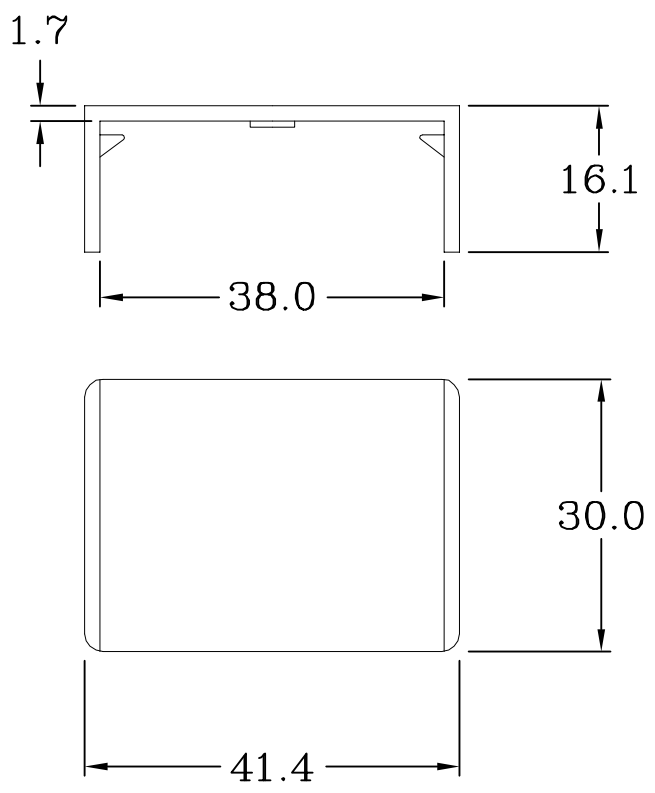

C

B

B

A

A

8 7 6 5 4 3 2 1

THIRD ANGLE PROJECTION

StarTech.com

GENERAL NOTES

DIMENSIONS ARE IN MM - DO NOT SCALE

THIS DOCUMENT CONTAINS CONFIDENTIAL, PROPRIETARY INFORMATION THAT IS PROPERTY OF STARTECH.COM

PRODUCT ID	CBMWD3816C
DESCRIPTION	20 Pack Cable Raceway Coupler for CBMWD3816 - Midway Connectors - Wiring Duct Straight Connector - UL Approved
DO NOT SCALE	SHEET: 1 OF: 1
	UPLOAD DATE: 3/16/2021