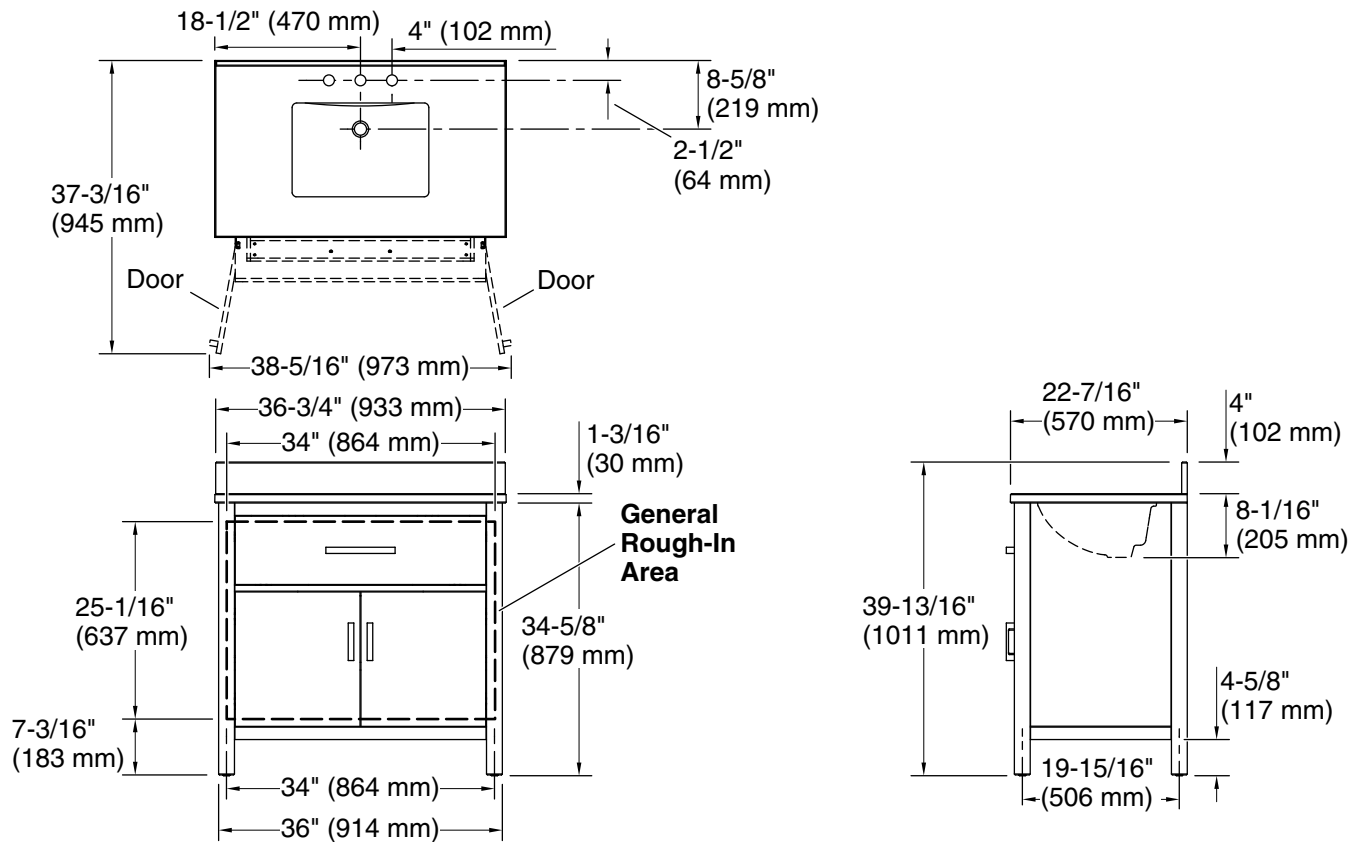

Technical Information

All product dimensions are nominal.

Lighting included: No

Notes

Install this product according to the installation instructions.

Select the type of fastener based upon the wall material. Two 250 lb (113.4 kg) minimum load bearing fasteners are recommended.