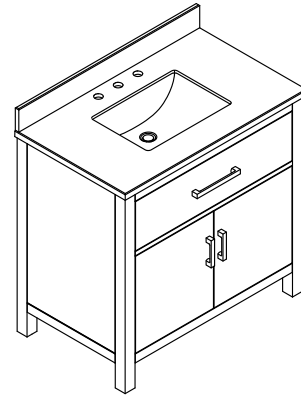

Features

- Set includes cabinet, precut quartz vanity top, backsplash, sink, cabinet hardware
- Convenient tilt-down drawer for storing smaller, frequently-used items
- Three-way adjustable slow-close door hinges for easy cabinet access
- 20-1/2" (521 mm) cabinet interior provides ample storage space
- Finish-matched cabinet interior offers generous clearance for plumbing
- Vanity top has 8" (203 mm) widespread faucet holes; requires deck-mount faucet (sold separately)
- Brushed Nickel hardware included on White, Atmos Grey, and Carbon Oak vanities, and Matte Black hardware on Light Oak vanities.
- White (GWT) quartz vanity top and backsplash add beauty and long-lasting durability
- Coordinates with White (GWT) quartz side splash (sold separately)

Material

- Vitreous china sink
- Solid wood and moisture-resistant MDF

Installation

- Separate vanity top makes for simplified installation
- Easy installation – no special tools required

Recommended Products/Accessories

K-38554 4" x 21-11/16" quartz side splash

Codes/Standards

ASME A112.19.2/CSA B45.1

KOHLER® One-Year Limited Warranty

See website for detailed warranty information.

Available Colors/Finishes

Color tiles intended for reference only.

Color	Code	Description

	0	White
	BWK	Carbon Oak
	WEK	Light Oak
	AGA	Atmos Grey
	DAK	Draper Oak