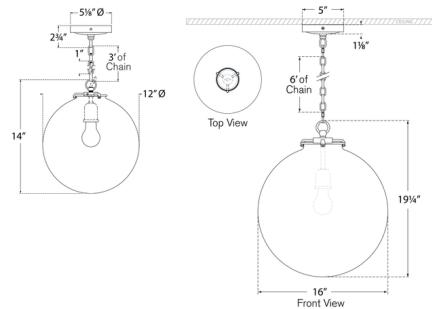

Shown in hand-rubbed antique brass / seeded

Specifications

COLOR Seeded
BODY FINISH Hand-Rubbed Antique Brass
WATTAGE 75W
DIMMER Standard 120V
DIMENSIONS 12"W x 14"H
BULB NOT INCLUDED 1 x A19/Medium (E26)/75W/120V Incandescent
OTHER BULB OPTIONS 1 x A19/Medium (E26)/120V LED