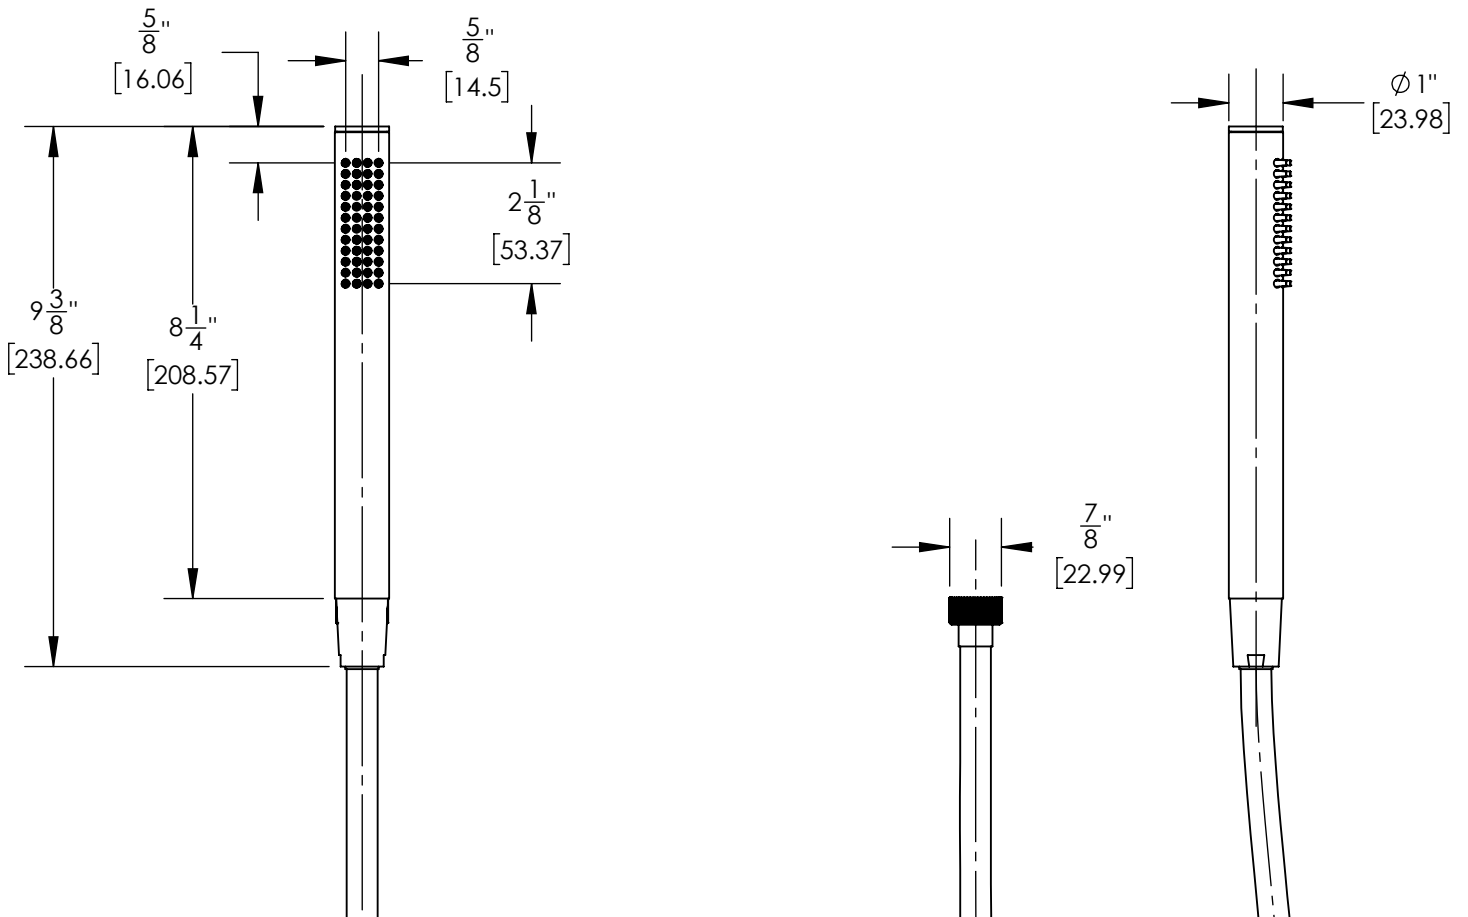

K6530

■ **PRODUCT FEATURES**

-
-
-
-

■ **TECHNICAL DETAILS**

Hand Shower Hose Length: 59"
1.8 gpm Flow Restrictor / Back Flow Preventer

■ **PRODUCT DIMENSIONS**

www.phylrich.com

1261 Logan Avenue, Costa Mesa, California 92626.
Phone: 714.361.4800 Fax: 714.617.3120