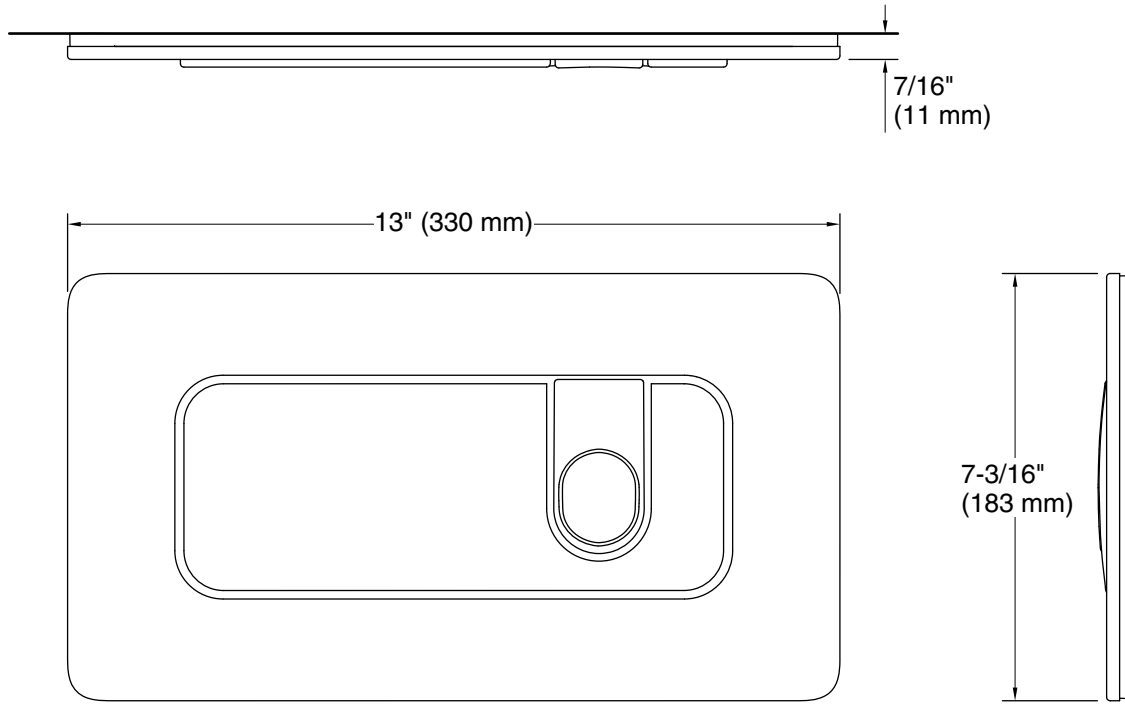

Technical Information

All product dimensions are nominal.

Material: Brass

Notes

Install this product according to the installation instructions.