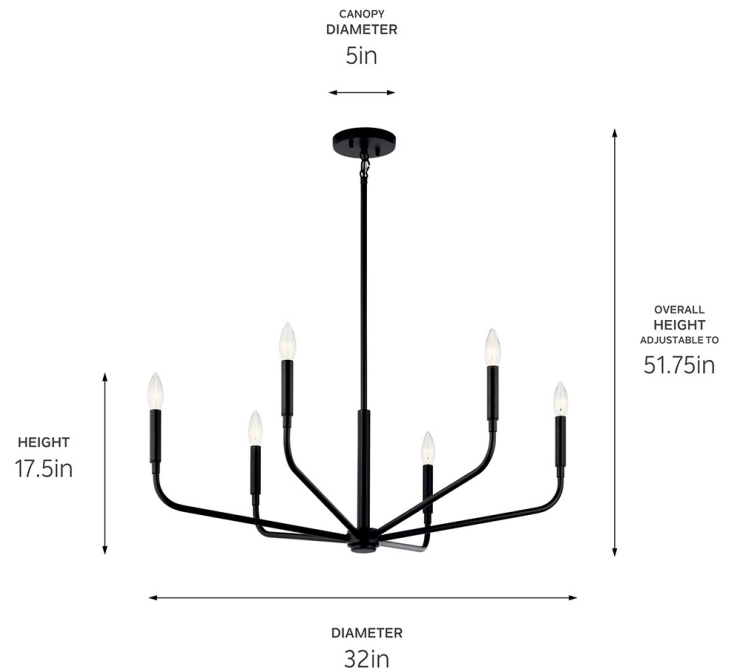

**SPECIFICATIONS**

**Certifications/Qualifications**

ADA Compliant	No
Prop65	No
Location Rating	Dry
	<a href="http://kichler.com/warranty">kichler.com/warranty</a>

**Dimensions**

Height	17.5"
Overall Height	51.75"
Weight	6.75 LBS
Canopy Width	5"
Canopy Depth	1"

**Electrical**

Input Voltage	120 V
---------------	-------

**Light Source**

Light Source	Bulb
Lamp Included	Not Included
# Of Bulbs/LED Modules	6
Max Or Nominal Watt	60 W
Lamp Type	B
Socket Type	E12 (Candelabra)
Dimmable	Yes

**Mounting/Installation**

Interior/Exterior	Interior Product
Mounting Weight	6.75 LBS
Lead Wire Length	144
Wire Connectors	Wire Nuts

**FIXTURE ATTRIBUTES**

**Housing/Glass**

Primary Material	Steel
Shade Included	No
Max Stem Tilt	90 °

**Product/Ordering Information**

SKU	52718BK
Finish	Black
UPC	783927046954

**Finishes**

- Black
- Brushed Nickel
- Champagne Bronze™

**ALSO IN THIS FAMILY**