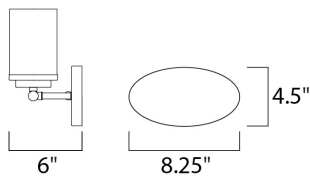

**MEASUREMENTS**

DIMENSION : 19.25" W x 9" H x 6" Ext  
 BACK PLATE : 7.8" HCO  
 CANOPY : 4.5" W x 0.79" H x 8.25" L  
 HANGING WEIGHT : 2.9 lb

**LAMPING**

INPUT VOLTAGE : 120V  
 BULB : 3 x 60W Incandescent E26 Medium , 180W Total  
 BULB INCLUDED : (Not Included)  
 LIGHTING\_DIRECTION : Omni