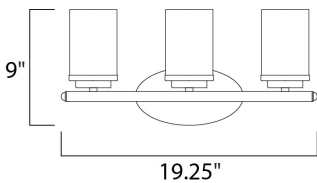

**MEASUREMENTS**

DIMENSION : 19.25" W x 9" H x 6" Ext  
 BACK PLATE : 7.8" HCO  
 CANOPY : 4.5" W x 0.79" H x 8.25" L  
 HANGING WEIGHT : 2.9 lb

**LAMPING**

INPUT VOLTAGE : 120V  
 BULB : 3 x 60W Incandescent E26 Medium , 180W Total  
 BULB INCLUDED : (Not Included)  
 LIGHTING\_DIRECTION : Omni