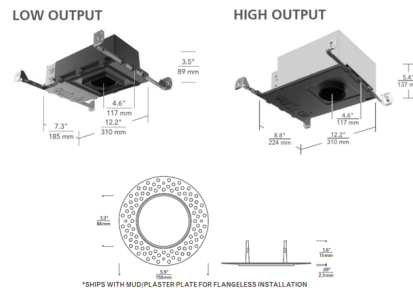

CLICK TO VIEW PRODUCT

Notes: