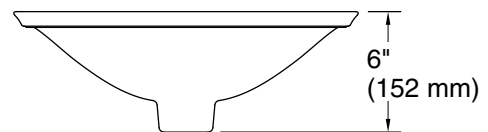

Color	Code	Description
	K8	Translucent White
	RB2	Bourbon Rutile
	RB3	Bluestone Rutile

Technical Information

All product dimensions are nominal.

Basin configuration:	Single Bowl
Basin area (Only):	Length: 17-1/4" (437 mm) Width: 17-1/4" (437 mm) Bowl depth: 4" (102 mm) Water depth: 4" (102 mm)
With overflow:	No
Template:	1242827, required, included