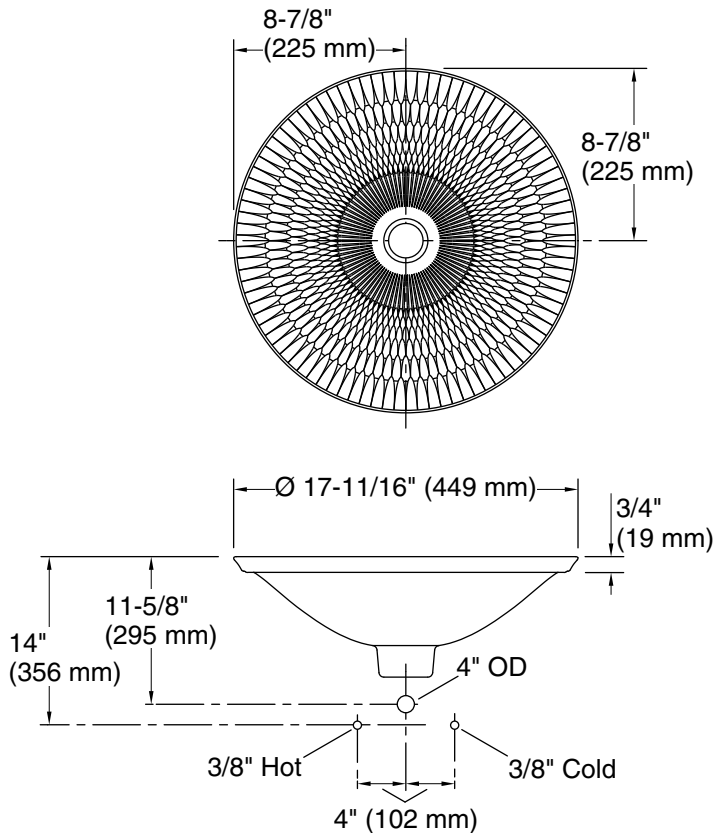

Color	Code	Description
	K8	Translucent White
	RB2	Bourbon Rutile
	RB3	Bluestone Rutile

Technical Information

All product dimensions are nominal.

Basin configuration:	Single Bowl
Basin area (Only):	Length: 17-1/4" (437 mm) Width: 17-1/4" (437 mm) Bowl depth: 4" (102 mm) Water depth: 4" (102 mm)
With overflow:	No
Template:	1242827, required, included