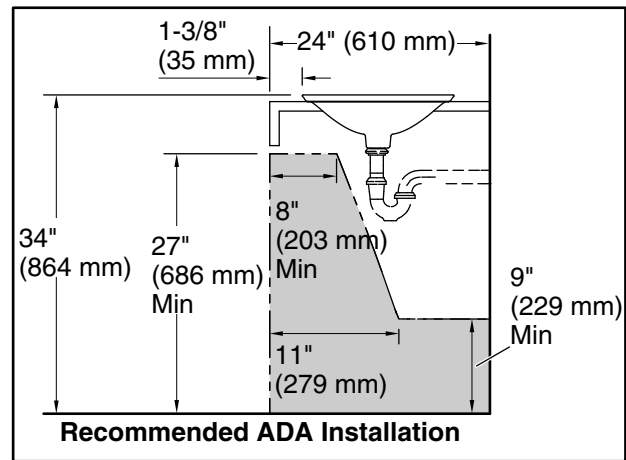

Color	Code	Description
	K8	Translucent White
	RB2	Bourbon Rutile
	RB3	Bluestone Rutile

Technical Information

All product dimensions are nominal.

Basin configuration:	Single Bowl
Basin area (Only):	Length: 17-1/4" (437 mm) Width: 17-1/4" (437 mm) Bowl depth: 4" (102 mm) Water depth: 4" (102 mm)
With overflow:	No
Template:	1242827, required, included