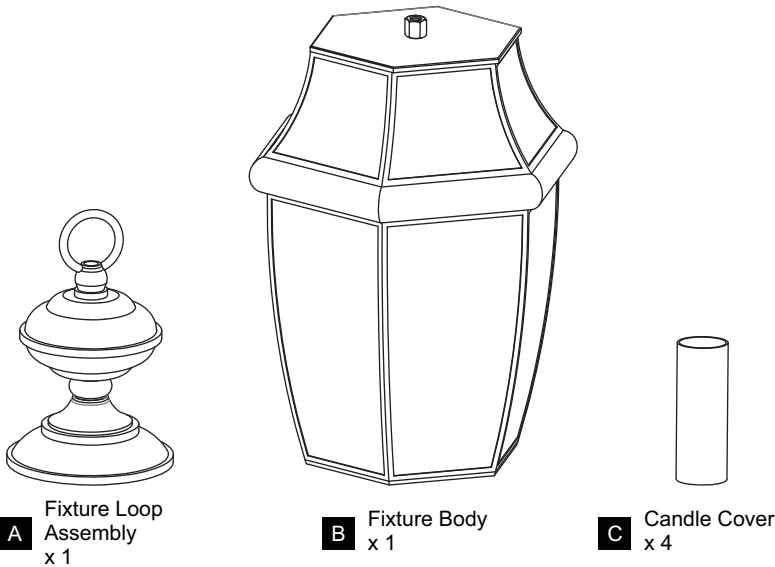

PACKAGE CONTENTS

MOUNTING HARDWARE

1 Install Fixture Loop Assembly

2 Install Crossbar Assembly

3 Install Fixture Chain

OPTIONAL: Adjust Chain as desired, using pliers and soft cloth (neither included).

Suggested chain length for Ceiling height:
 8 feet ceiling: use 3 links of chain and 2 quick links
 9 feet ceiling: use 13 links of chain and 2 quick links
 10 feet ceiling: use 23 links of chain and 2 quick links.