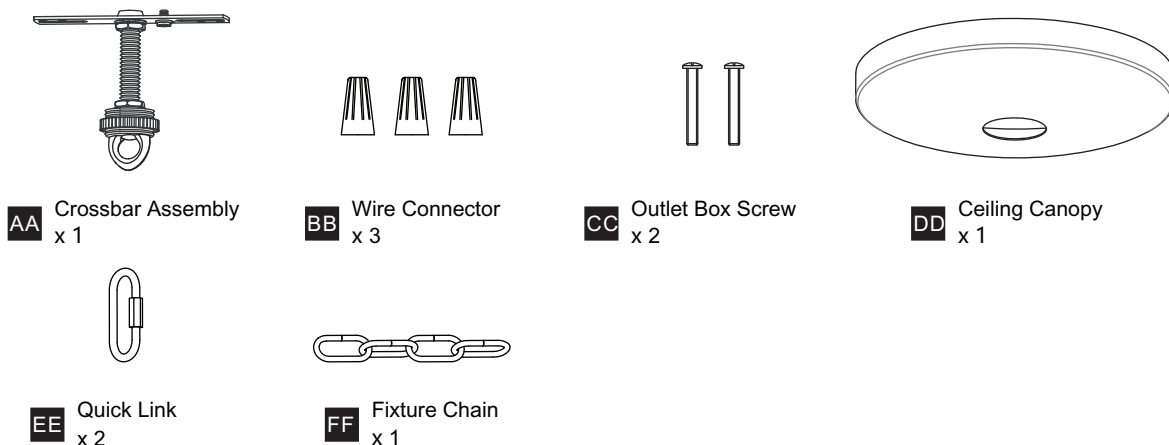

PACKAGE CONTENTS

MOUNTING HARDWARE

1 Install Fixture Loop Assembly

2 Install Crossbar Assembly

3 Install Fixture Chain

OPTIONAL: Adjust Chain as desired, using pliers and soft cloth (neither included).

Suggested chain length for Ceiling height:
 8 feet ceiling: use 3 links of chain and 2 quick links
 9 feet ceiling: use 13 links of chain and 2 quick links
 10 feet ceiling: use 23 links of chain and 2 quick links.