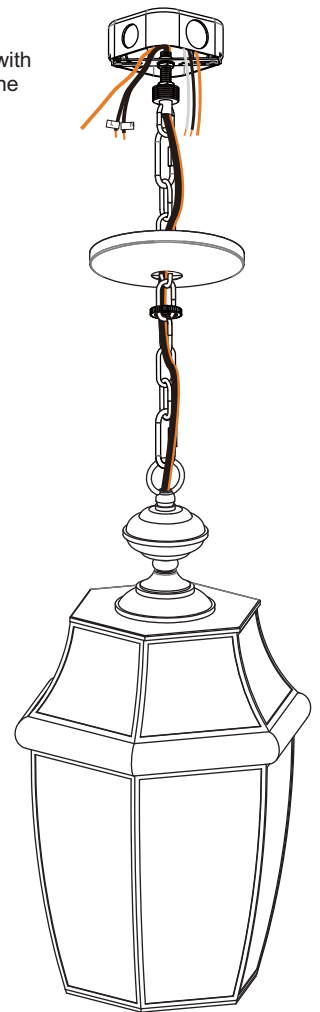

PACKAGE CONTENTS

MOUNTING HARDWARE

1 Install Fixture Loop Assembly

2 Install Crossbar Assembly

3 Install Fixture Chain

OPTIONAL: Adjust Chain as desired, using pliers and soft cloth (neither included).

Suggested chain length for Ceiling height:
 8 feet ceiling: use 3 links of chain and 2 quick links
 9 feet ceiling: use 13 links of chain and 2 quick links
 10 feet ceiling: use 23 links of chain and 2 quick links.

4 Pull Supply Wires

Pull the supply wires with ground wire through the chain alternate links.

INSTALLATION

5 Wiring

6 Install Ceiling Canopy

* Ceiling Canopy shape is varies depends on item purchased.

7 Install Candle Covers

8 Install Bulbs

Install four correct bulbs referring to fixture markings and/or labels for maximum wattage.

Recommended Bulb Type (not included):

BULB BASE TYPE
Candelabra (E12)

15W
BULB SHAPE
TYPE B
LED ONLY