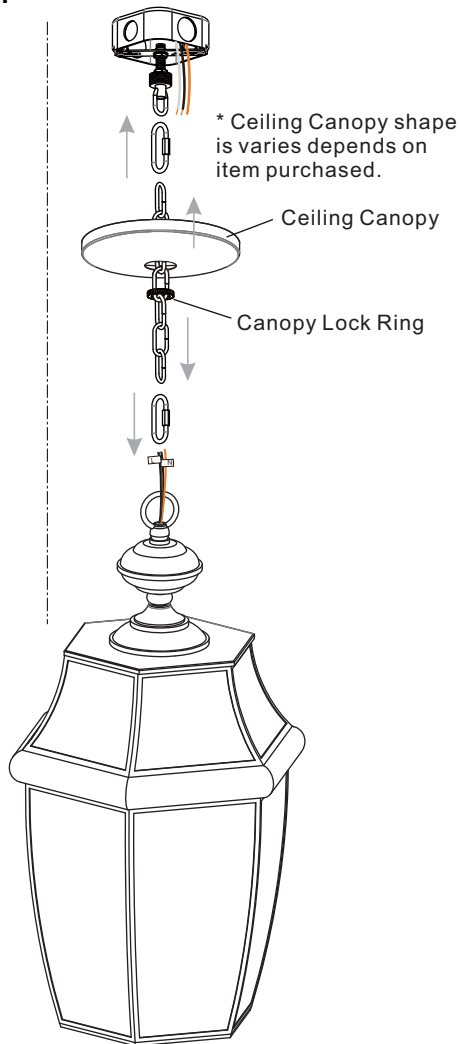

PACKAGE CONTENTS

MOUNTING HARDWARE

1 Install Fixture Loop Assembly

2 Install Crossbar Assembly

3 Install Fixture Chain

OPTIONAL: Adjust Chain as desired, using pliers and soft cloth (neither included).

Suggested chain length for Ceiling height:
 8 feet ceiling: use 3 links of chain and 2 quick links
 9 feet ceiling: use 13 links of chain and 2 quick links
 10 feet ceiling: use 23 links of chain and 2 quick links.

4 Pull Supply Wires

Pull the supply wires with ground wire through the chain alternate links.

INSTALLATION

5 Wiring

6 Install Ceiling Canopy

* Ceiling Canopy shape is varies depends on item purchased.

7 Install Candle Covers

8 Install Bulbs

Install four correct bulbs referring to fixture markings and/or labels for maximum wattage.

Recommended Bulb Type (not included):

BULB BASE TYPE
Candelabra (E12)

15W
BULB SHAPE
TYPE B
LED ONLY