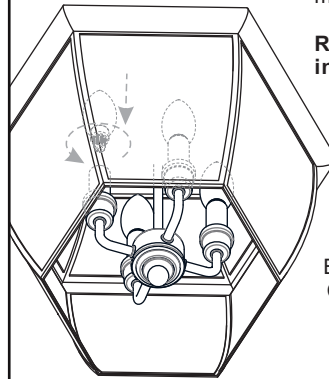

PACKAGE CONTENTS

MOUNTING HARDWARE

1 Install Fixture Loop Assembly

2 Install Crossbar Assembly

3 Install Fixture Chain

OPTIONAL: Adjust Chain as desired, using pliers and soft cloth (neither included).

Suggested chain length for Ceiling height:
 8 feet ceiling: use 3 links of chain and 2 quick links
 9 feet ceiling: use 13 links of chain and 2 quick links
 10 feet ceiling: use 23 links of chain and 2 quick links.

4 Pull Supply Wires

Pull the supply wires with ground wire through the chain alternate links.

INSTALLATION

5 Wiring

6 Install Ceiling Canopy

* Ceiling Canopy shape is varies depends on item purchased.

7 Install Candle Covers

8 Install Bulbs

Install four correct bulbs referring to fixture markings and/or labels for maximum wattage.

Recommended Bulb Type (not included):

BULB BASE TYPE
Candelabra (E12)

15W
BULB SHAPE
TYPE B
LED ONLY