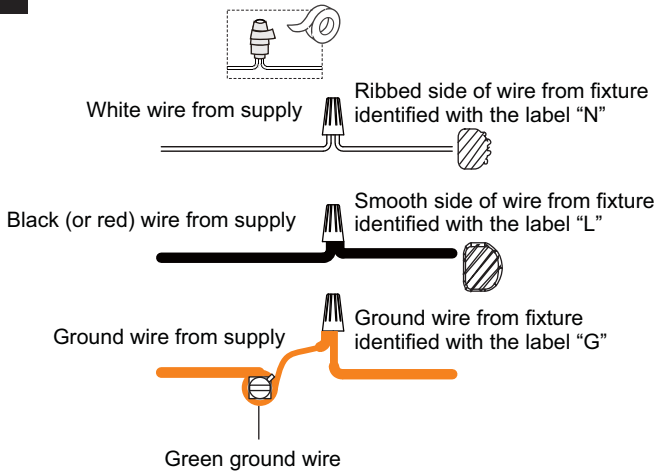

PACKAGE CONTENTS

MOUNTING HARDWARE

1 Install Fixture Loop Assembly

2 Install Crossbar Assembly

3 Install Fixture Chain

OPTIONAL: Adjust Chain as desired, using pliers and soft cloth (neither included).

Suggested chain length for Ceiling height:
 8 feet ceiling: use 3 links of chain and 2 quick links
 9 feet ceiling: use 13 links of chain and 2 quick links
 10 feet ceiling: use 23 links of chain and 2 quick links.

4 Pull Supply Wires

Pull the supply wires with ground wire through the chain alternate links.

INSTALLATION

5 Wiring

6 Install Ceiling Canopy

* Ceiling Canopy shape is varies depends on item purchased.

7 Install Candle Covers