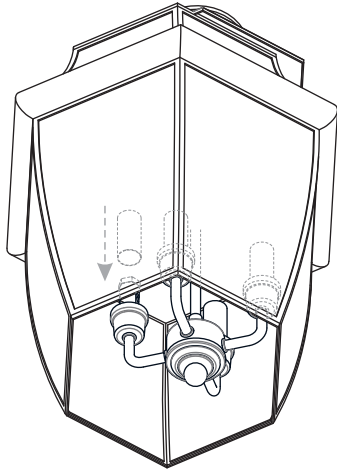

PACKAGE CONTENTS

MOUNTING HARDWARE

1 Install Fixture Loop Assembly

2 Install Crossbar Assembly

3 Install Fixture Chain

OPTIONAL: Adjust Chain as desired, using pliers and soft cloth (neither included).

Suggested chain length for Ceiling height:
 8 feet ceiling: use 3 links of chain and 2 quick links
 9 feet ceiling: use 13 links of chain and 2 quick links
 10 feet ceiling: use 23 links of chain and 2 quick links.

4 Pull Supply Wires

Pull the supply wires with ground wire through the chain alternate links.

INSTALLATION

5 Wiring

6 Install Ceiling Canopy

* Ceiling Canopy shape is varies depends on item purchased.

7 Install Candle Covers

8 Install Bulbs

Install four correct bulbs referring to fixture markings and/or labels for maximum wattage.

Recommended Bulb Type (not included):

BULB BASE TYPE
Candelabra (E12)

15W
BULB SHAPE
TYPE B
LED ONLY