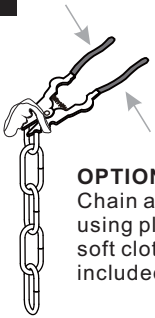

PACKAGE CONTENTS

MOUNTING HARDWARE

1 Install Fixture Loop Assembly

2 Install Crossbar Assembly

3 Install Fixture Chain

OPTIONAL: Adjust Chain as desired, using pliers and soft cloth (neither included).

Suggested chain length for Ceiling height:
 8 feet ceiling: use 3 links of chain and 2 quick links
 9 feet ceiling: use 13 links of chain and 2 quick links
 10 feet ceiling: use 23 links of chain and 2 quick links.