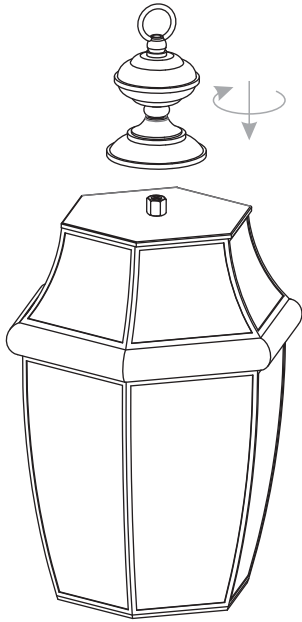

PACKAGE CONTENTS

MOUNTING HARDWARE

1 Install Fixture Loop Assembly

2 Install Crossbar Assembly

3 Install Fixture Chain

OPTIONAL: Adjust Chain as desired, using pliers and soft cloth (neither included).

Suggested chain length for Ceiling height:
 8 feet ceiling: use 3 links of chain and 2 quick links
 9 feet ceiling: use 13 links of chain and 2 quick links
 10 feet ceiling: use 23 links of chain and 2 quick links.