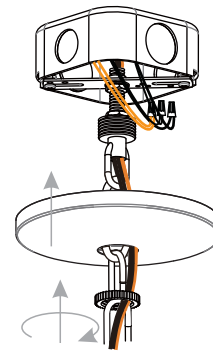

PACKAGE CONTENTS

MOUNTING HARDWARE

1 Install Fixture Loop Assembly

2 Install Crossbar Assembly

3 Install Fixture Chain

OPTIONAL: Adjust Chain as desired, using pliers and soft cloth (neither included).

Suggested chain length for Ceiling height:
 8 feet ceiling: use 3 links of chain and 2 quick links
 9 feet ceiling: use 13 links of chain and 2 quick links
 10 feet ceiling: use 23 links of chain and 2 quick links.

4 Pull Supply Wires

Pull the supply wires with ground wire through the chain alternate links.

INSTALLATION

5 Wiring

6 Install Ceiling Canopy

* Ceiling Canopy shape is varies depends on item purchased.

7 Install Candle Covers

8 Install Bulbs

Install four correct bulbs referring to fixture markings and/or labels for maximum wattage.

Recommended Bulb Type (not included):

BULB BASE TYPE
Candelabra (E12)

15W
BULB SHAPE
TYPE B
LED ONLY