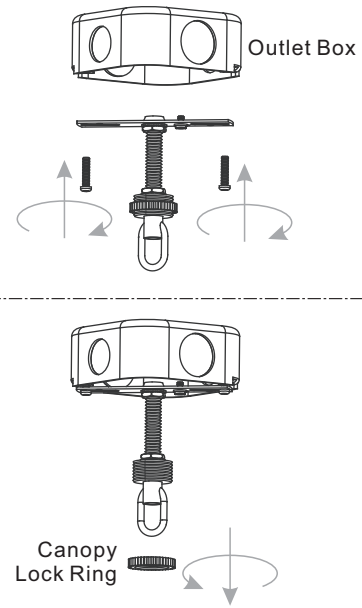

PACKAGE CONTENTS

MOUNTING HARDWARE

1 Install Fixture Loop Assembly

2 Install Crossbar Assembly

3 Install Fixture Chain

OPTIONAL: Adjust Chain as desired, using pliers and soft cloth (neither included).

Suggested chain length for Ceiling height:
 8 feet ceiling: use 3 links of chain and 2 quick links
 9 feet ceiling: use 13 links of chain and 2 quick links
 10 feet ceiling: use 23 links of chain and 2 quick links.