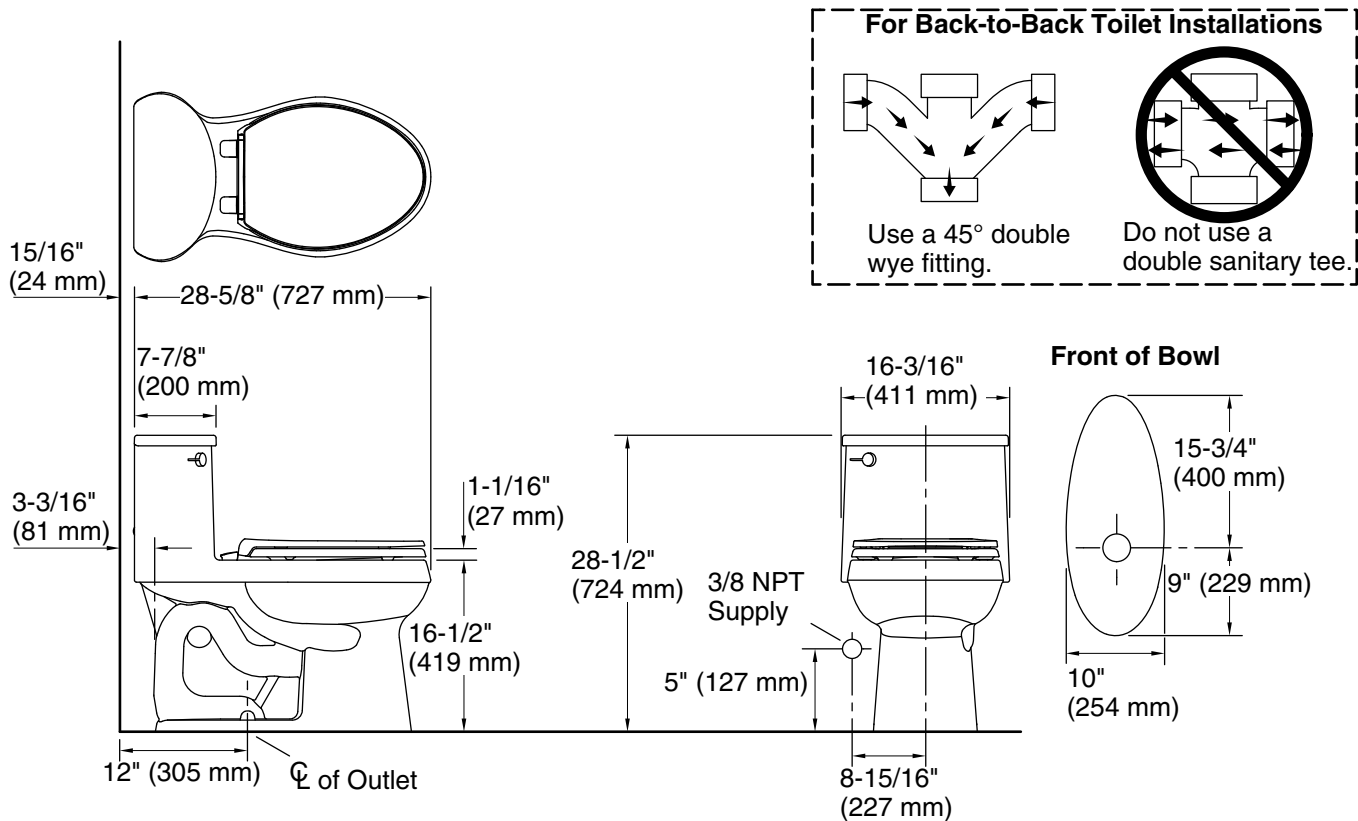

Features

- One-piece toilets integrate the tank and bowl into a seamless, easy-to-clean design
- Elongated bowl offers added room and comfort
- Comfort Height® feature offers chair-height seating that makes sitting down and standing up easier for most adults
- 1.28 gpf (4.8 lpf)
- 2-1/8" (54 mm) fully glazed trapway
- Left-hand Polished Chrome trip lever
- AquaPiston® canister optimizes the flow out of the tank, harnessing gravity and the natural, powerful reducing cascade of water to increase the power and effectiveness of the flush
- Easy-to-flush canister design requires less force to actuate than a 3" (76 mm) flapper, and has 90% less exposed seal material which resists conditions that cause wear, tear, shrinkage and swelling
- Cachet® Quiet-Close™ seat closes quietly and quickly unlatches from the toilet for easy removal and convenient cleaning

Material

- Vitreous china

Installation

- Standard 12" (305 mm) rough-in
- Supply line sold separately

Recommended Products/Accessories

K-8298 PureWash® E590 Elongated bidet toilet seat
K-5420 Low-Profile Bolt Caps
K-9466-L Left-Hand Trip Lever
1023457 Wax Ring/Hardware Kit
1265114 Connector Hose
K-23726 Drain treatment

Included Components

K-4636 Cachet® Quiet-Close™ elongated toilet seat

ADA **CSA B651** **OBC**

Codes/Standards

ASME A112.19.2/CSA B45.1
DOE - Energy Policy Act 1992
EPA WaterSense®
California Energy Commission (CEC)
ADA
ICC/ANSI A117.1
CSA B651
OBC

Technical Information

All product dimensions are nominal.

Toilet type:	Floor-mount
Waste Outlet:	Floor
Bowl shape:	Elongated
Flush type:	AquaPiston
Trap passageway:	2-1/8" (54 mm)
Water surface size:	11" x 7-3/4" (279 mm x 197 mm)
Rim to water surface:	6-1/16" (154 mm)
Rough-in:	12" (305 mm)
Seat-mounting holes:	5-1/2" (140 mm)