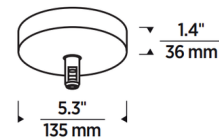

### Description

The Monorail Mini ELV Surface Transformer is designed for use with the Visual Comfort Modern Monorail system. Its small housing offers a minimalist look, and it can be used with 2 inch standoff (without power extender) or 3 inch or greater standoff and a power extender. It is compatible with LED and halogen 12V pendants and heads, with a 250W capacity for standard halogen/LED lamps and 75W for integrated LED modules. It can power up to a 60 ft run of Monorail when fed from the center. Mounts to a standard 4 inch junction box with a round plaster ring (not included).

### Specifications

COLOR	N/A
BODY FINISH	Aged Brass
WATTAGE	250W
DIMMER	Low Voltage Electronic
DIMENSIONS	5.3"W x 1.4"H
BULB	N/A

CLICK TO VIEW PRODUCT

Notes: