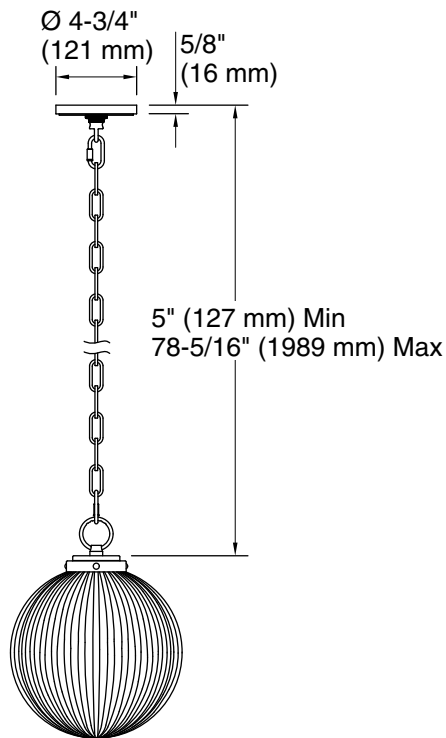

Required Electrical Service

One circuit required.

120 V, 0.5 A, 60 Hz

Technical Information

All product dimensions are nominal.

Material:	Steel, Glass, Brass
Number of Lights:	1
Lighting Type:	Socket-based
Socket Type:	E-26 Medium
Number of Shades:	1
Shade Type:	Clear Glass
Hanging Type:	Chain
Height:	15-11/16" (399 mm) - 89" (2261 mm)

Notes

Install this product according to the installation instructions.