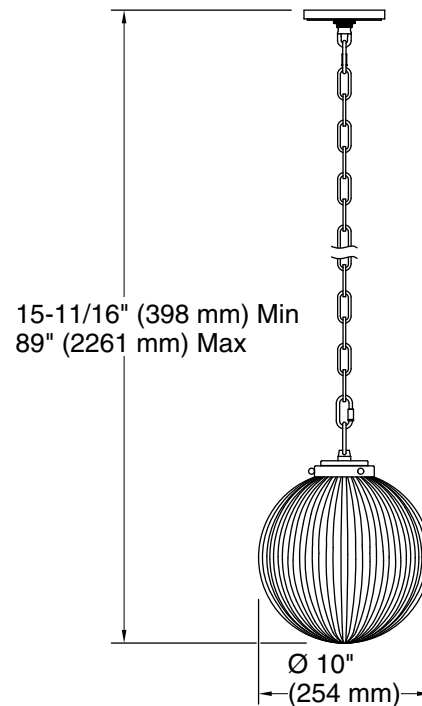

Required Electrical Service

One circuit required.

120 V, 0.5 A, 60 Hz

Technical Information

All product dimensions are nominal.

Material:	Steel, Glass, Brass
Number of Lights:	1
Lighting Type:	Socket-based
Socket Type:	E-26 Medium
Number of Shades:	1
Shade Type:	Clear Glass
Hanging Type:	Chain
Height:	15-11/16" (399 mm) - 89" (2261 mm)

Notes

Install this product according to the installation instructions.