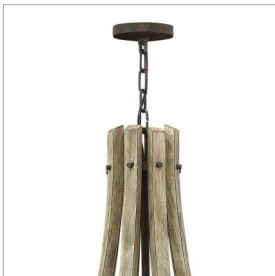

MIDDLEFIELD

FR40579IRR

LARGE OPEN FRAME TWO TIER CHANDELIER

Middlefield's rustic-chic design captures a historical feel with its solid distressed wood reminiscent of weathered ash, steel construction and iron rust finish. A pear-shaped wood finial adds an additional elegant detail.

DETAILS

FINISH:	Iron Rust
MATERIAL:	Wood
SLOPE DEGREE:	90
DIMMABLE:	YES - WITH DIMMABLE LAMP (NOT INCLUDED)

DIMENSIONS

WIDTH:	48"
HEIGHT:	61.5"
WEIGHT:	27lb

LIGHT SOURCE

LIGHT SOURCE:	Socketed
WATTAGE:	12-5w Cand. LED, 60w Equiv.
VOLTAGE:	120v

MOUNTING

CANOPY:	6.25" Dia.
LEAD WIRE:	1 X 144"

SHIPPING

CARTON LENGTH:	64
CARTON WIDTH:	35
CARTON HEIGHT:	30
CARTON WEIGHT:	65

PRODUCT DETAILS:

- Can be hung on a sloped ceiling
- Dry Rated
- Artisanal details, a rich finish and organic elements add warm rustic style

HINKLEY

HINKLEY
33000 Pin Oak Parkway
Avon Lake, OH 44012

PHONE: (440) 653-5500
Toll Free: 1 (800) 446-5539

hinkley.com