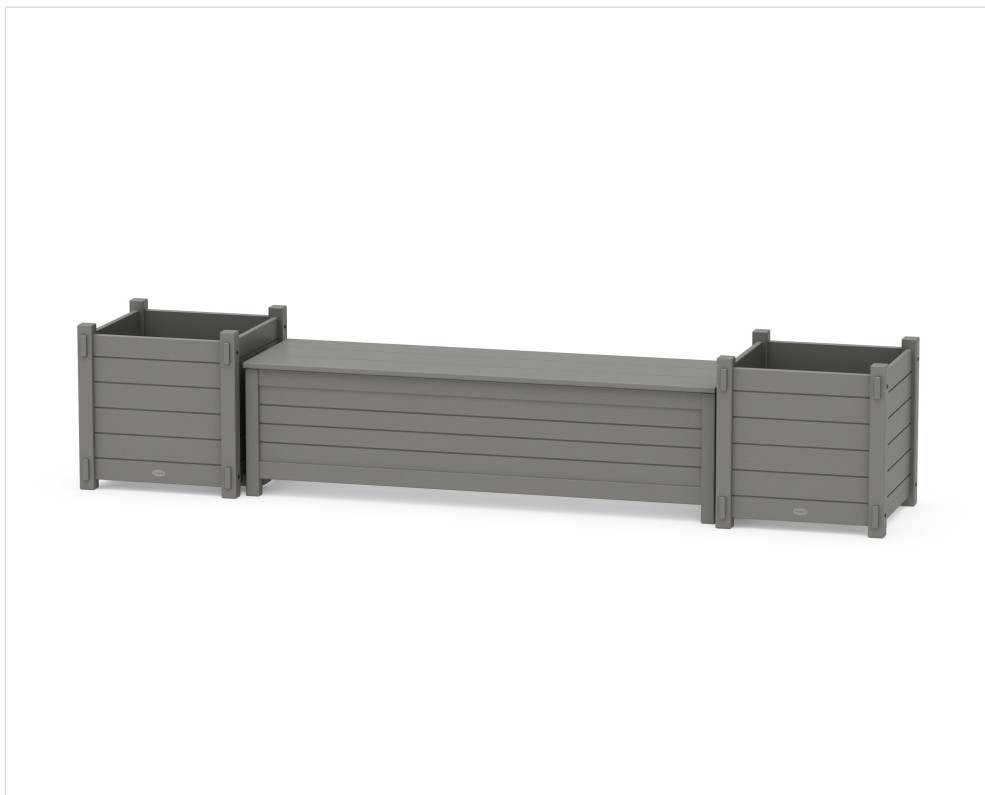

## 60" Nautical Straight Planter Storage Bench Set- Large

BRAND | POLYWOOD®

COLLECTION | Nautical

SKU | PWS2977-1

### SET WEIGHT + DIMENSIONS

Overall Set Weight	84.0 lbs
Recommended Minimum Space (Based on pictured configuration)	105.0" W x 21.0" H x 22.0" D

### INDIVIDUAL ITEM DIMENSIONS

Qty	NAME	SKU	DIMENSIONS (W x H x D)
1	Nautical 60" Storage Bench	BNS602	60.25" x 17.03" x 17.58"
2	Nautical Large Square Planter Box	6321S	21.53" x 21.0" x 20.73"
2	Modular Planter Connection Block	P15675	1.5" x 4.0" x 12.5"