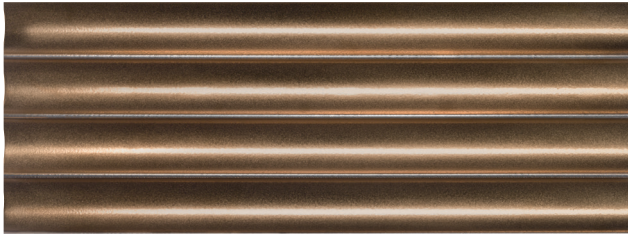

Enhance™ Collection

Moulage™ takes its inspiration from our popular Tubage™ series and offers unparalleled depth and style, creating captivating visual effects that enhance any space. This extruded porcelain tile fuses classic art with modern innovation to deliver a unique sensory experience. Available in matte finish and six retro colors, Moulage adds a touch of timeless elegance and contemporary flair to any room.

MOULAGE™

Extruded Porcelain

Enhance™

WALL RESIDENTIAL COMMERCIAL INDOOR OUTDOOR POOL

Bronze

Mustard

Aqua

Sand

Kale

White

ENHANCE™
EXPRESS

AQUA SAND
6X16 6X16

Sizes					
	6"x16"				
	5.91"x15.75"				
Thickness	8-15mm				
Grout Joint Recommendation	Check Website				
Testing	Breaking Strength C648	Chemical Resistance C650	Water Absorption C373	Scratch Hardness MOHS	Shade Variation Rating
Results*	Check Website	Check Website	Check Website	Check Website	Check Website