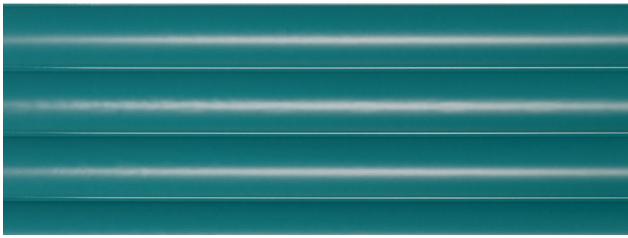

Enhance™ Collection

Moulage™ takes its inspiration from our popular Tubage™ series and offers unparalleled depth and style, creating captivating visual effects that enhance any space. This extruded porcelain tile fuses classic art with modern innovation to deliver a unique sensory experience. Available in matte finish and six retro colors, Moulage adds a touch of timeless elegance and contemporary flair to any room.

MOULAGE™

Extruded Porcelain

Enhance™

WALL RESIDENTIAL COMMERCIAL INDOOR OUTDOOR POOL

Bronze

Mustard

Aqua

Sand

Kale

White

ENHANCE™
EXPRESS

AQUA SAND
6X16 6X16

Sizes					
	6"x16"				
	5.91"x15.75"				
Thickness	8-15mm				
Grout Joint Recommendation	Check Website				
Testing	Breaking Strength C648	Chemical Resistance C650	Water Absorption C373	Scratch Hardness MOHS	Shade Variation Rating
Results*	Check Website	Check Website	Check Website	Check Website	Check Website