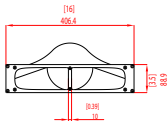

FRONT

SIDE

BACK

Grille

ISOMETRIC

SONANCE

PPA-3, Sx16-2-STR

REV. 001

DATE: 01/2011

REV. 001

REV. 001

DATE: 01/2011

REV. 001