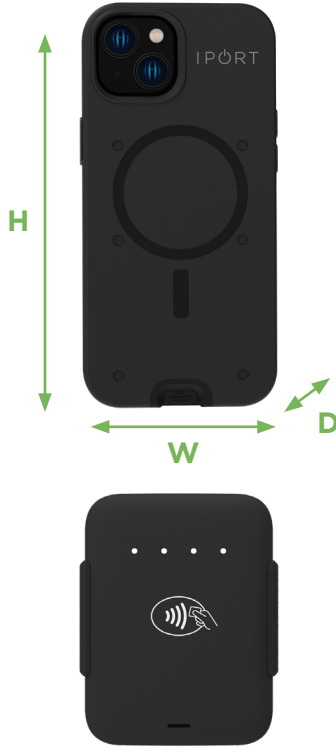

+

+

OR

**CONNECT CASE
IPHONE 14-13 BLACK**

SKU 72334 | MSRP \$100

**CONNECT PAYCASE
NYC1 BLACK**

SKU 72343 | MSRP \$25

**CONNECT DOCK
PHONE**

SKU 72398 | MSRP \$125

**CONNECT MULTIDOCK
6 PHONE**

SKU 72399 | MSRP \$600

MOBILE POINT OF SALE

Transact with your customers anywhere they are at

RETAIL

RESTAURANT

ELECTRONICS ACCESSORIES

CONNECT DOCK PHONE

SKU 72398 | MSRP \$125

Charge CONNECT Phone Case and Payment Processor simultaneously with a CONNECT Dock.

PRODUCT DETAILS

CONNECT CASE IPHONE 14-13

SKU 72334 | MSRP \$100

Height - 6.4" (16.26 cm)
Width - 3.1" (7.87 cm)
Depth - 0.45" (1.14 cm)
Weight - 0.12 lbs. (0.05 kg)