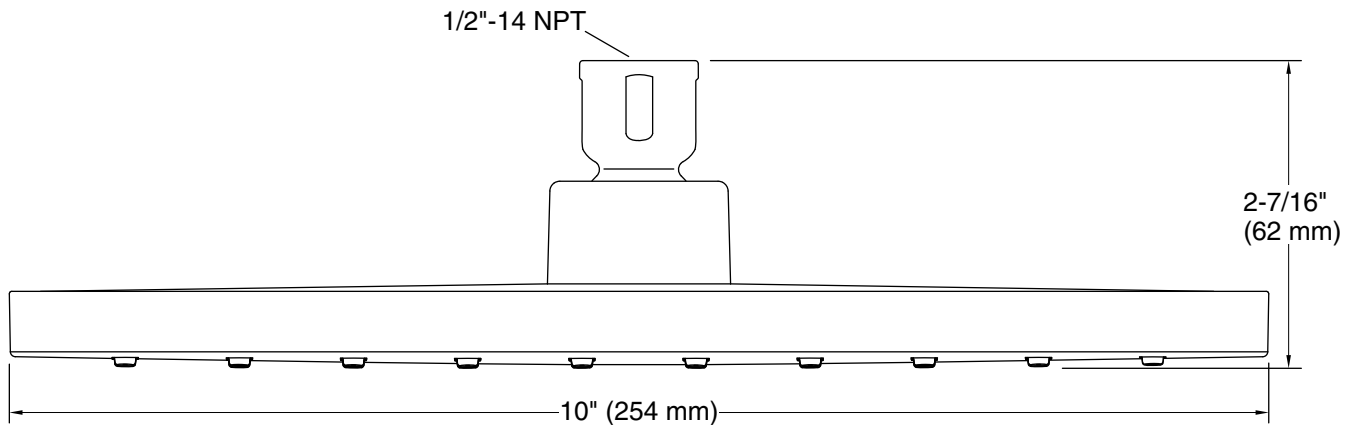

Technical Information

All product dimensions are nominal.

Drain included: No

Handshower:

Rated maximum flow: 0 gal/min (0 l/min)

Showerhead/Body Spray:

Rated maximum flow: 2.5 gal/min (9.5 l/min)

Notes

For use with automatic compensating valves rated at 2.10 gal/min (7.9 l/min) or less.

Install this product according to the installation instructions.