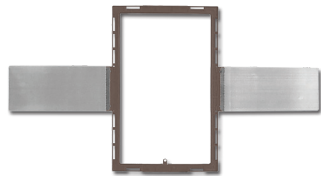

Pre-Construction Brackets

PCB-C800

ITEM **U/M**
PCB11800 Pair

One pair of pre-construction brackets for new construction. Fits 8" 2-way, LCR & twin-tweeter ceiling speakers.

PCB-C600

ITEM **U/M**
PCB11600 Pair

One pair of pre-construction brackets for new construction. Fits 6½" 2-way, LCR & twin-tweeter ceiling speakers.

PCB-C500

ITEM **U/M**
PCB11500 Pair

One pair of pre-construction brackets for new construction. Fits 5¼" ceiling speakers.

PCB-W800

ITEM **U/M**
PCB21800 Pair

One pair of pre-construction brackets for new construction. Fits 8" inwall speakers.

PCB-W600

ITEM **U/M**
PCB21600 Pair

One pair of pre-construction brackets for new construction. Fits 6½" inwall speakers.

PCB-IW600

ITEM **U/M**
PCB22600 Each

One each pre-construction bracket for new construction. Fits 6½" inwall LCR speakers.

PCB-IW500

ITEM **U/M**
PCB22500 Each

One each pre-construction bracket for new construction. Fits 5¼" inwall LCR speakers.