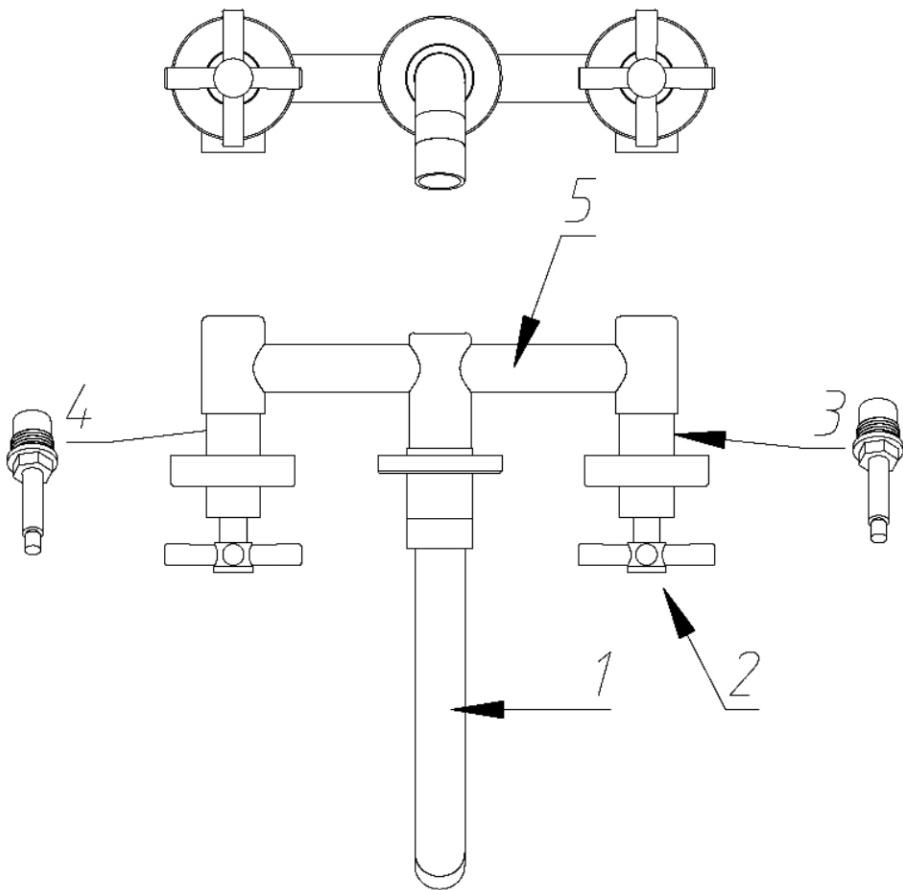

MAIDSTONE

www.MaidstoneSupply.com

Wall Mount Tub Faucet

Part No: 144-DSBW1-7ML

Accessory List

Part Name	Part No.
1、 Spout	80301
2、 Handle	80302
3、 Cartridge	HQ3063L
4、 Cartridge	HQ3063R
5、 Faucet body	80105

Note: Rough-in dimensions may vary +/- 1/2" and are subject to change. No responsibility is assumed by Maidstone.