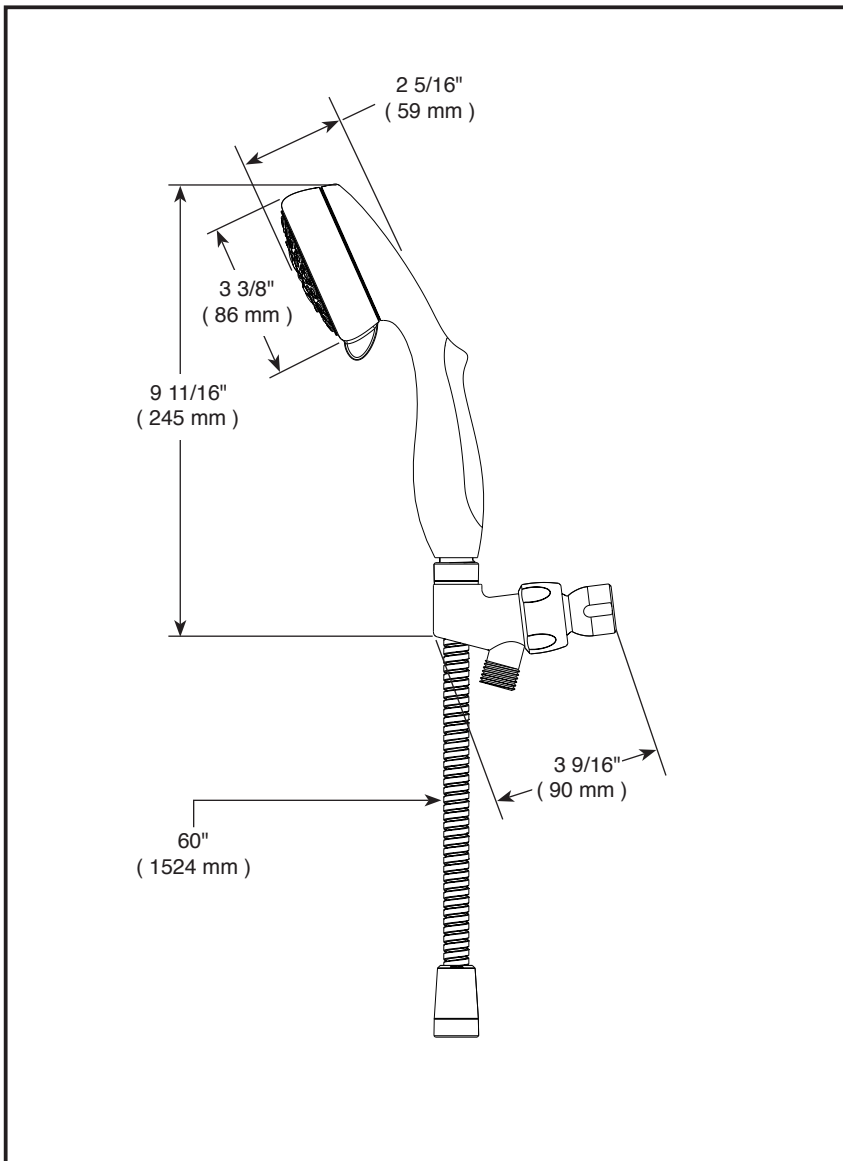

see what Delta can do^{SM}

HAND SHOWER

■ 7-Spray Setting Hand Shower

FEATURES:

- Touch-Clean® Spray Holes

STANDARD SPECIFICATIONS:

- Max flow rate 1.75 gpm @ 80 psi, 6.6 L/min @ 550 kPa
- Hand shower with seven spray settings – pause is a non-positive shut-off
- Change spray settings with easy-turn lever
- Fits standard 1/2"-14 NPT pipe fitting
- Shower arm mount for hands-free showering
- 60" (1524 mm) metal hose
- 7 Spray settings include: Full Body spray, Fast Massage spray, Full Spray with Massage, Drenching spray, Soft Drench with Full spray, Soft Rain spray and Pause

WARRANTY:

- Parts and Finish – Lifetime limited warranty; or for commercial purchasers, 10 years for multi-family residential (apartments and condominiums) and 5 years for all other commercial uses, in each case from the date the product is received by the original purchaser or their authorized representative (installation contractor, etc.).
- Please go to www.deltafaucet.com for the complete details of our limited warranty.

COMPLIES WITH:

- ASME A112.18.1 / CSA B125.1
- EPA WaterSense®

▲ Designate proper finish suffix

Delta Faucet Company reserves the right (1) to make changes in specifications and materials, and (2) to change or discontinue models, both without notice or obligation. Dimensions are for reference only. See current full-line price book or www.deltafaucet.com for finish options and product availability.

DSP-B-75701C Rev. C

Delta Faucet Company

55 E. 111th Street, Carmel, IN 46280
350 South Edgeware Road, St. Thomas, ON N5P 4L1
© 2025 Delta Faucet Company