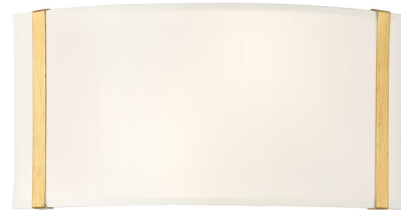

Lightology

lightology.com
866-954-4489
02-19-26

Project: _____

Company: _____

Location: _____ Fixture Type: _____

SPEC #: **CRY984452**

Approved On: _____ Approved By: _____

Fulton Wide Wall Sconce

By Crystorama

Description

The Fulton Wall Sconce offers a refined, tailored look for your interior space. Its sleek steel frame grips a soft silk shade, casting a warm, inviting glow that gently illuminates your room.

Shown in antique gold / white

Specifications

COLOR	White
BODY FINISH	Antique Gold
WATTAGE	18W
DIMMER	Standard 120V
DIMENSIONS	13"W x 6.25"H x 4"D
BULB NOT INCLUDED	2 x B10/Candelabra (E12)/9W/120V LED
OTHER BULB OPTIONS	2 x B10/Candelabra (E12)/60W/120V Incandescent
COUNTRY OF ORIGIN	China