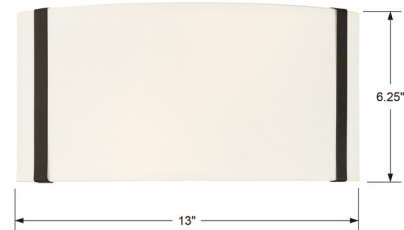

By Crystorama

Description

The Fulton Wall Sconce offers a refined, tailored look for your interior space. Its sleek steel frame grips a soft silk shade, casting a warm, inviting glow that gently illuminates your room.

Shown in antique gold / white

Specifications

COLOR	White
BODY FINISH	Antique Gold
WATTAGE	18W
DIMMER	Standard 120V
DIMENSIONS	13"W x 6.25"H x 4"D
BULB NOT INCLUDED	2 x B10/Candelabra (E12)/9W/120V LED
OTHER BULB OPTIONS	2 x B10/Candelabra (E12)/60W/120V Incandescent
COUNTRY OF ORIGIN	China