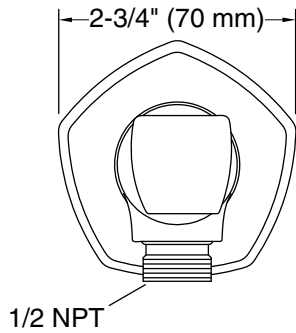

Features

- Handshower holder pivots and rotates to position handshower at desired angle
- For use with a handshower and hose (sold separately)
- Includes check valve for backflow prevention
- Includes supply elbow. Integrated supply and holder reduces the number of components needed in the shower space, allowing for a cleaner look
- Part of the Occasion bathroom faucet and accessory collection

Technical Information

All product dimensions are nominal.

Spout: