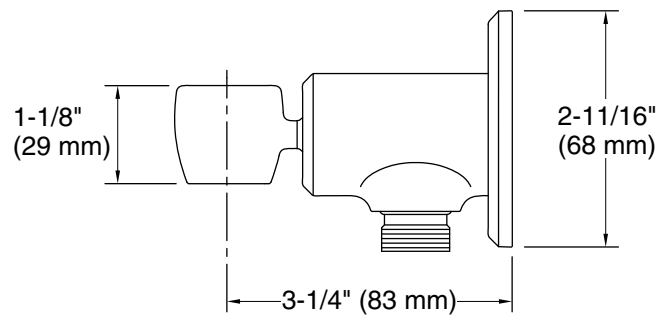

Features

- Handshower holder pivots and rotates to position handshower at desired angle
- For use with a handshower and hose (sold separately)
- Includes check valve for backflow prevention
- Includes supply elbow. Integrated supply and holder reduces the number of components needed in the shower space, allowing for a cleaner look
- Part of the Occasion bathroom faucet and accessory collection

Technical Information

All product dimensions are nominal.

Spout: