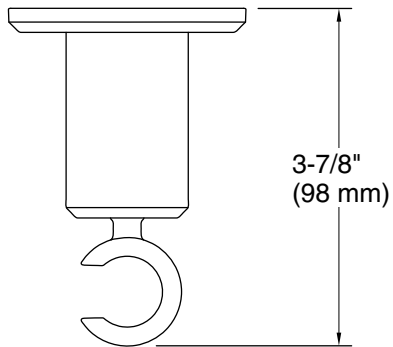

Features

- Handshower holder pivots and rotates to position handshower at desired angle
- For use with a handshower and hose (sold separately)
- Includes check valve for backflow prevention
- Includes supply elbow. Integrated supply and holder reduces the number of components needed in the shower space, allowing for a cleaner look
- Part of the Occasion bathroom faucet and accessory collection

Technical Information

All product dimensions are nominal.

Spout: