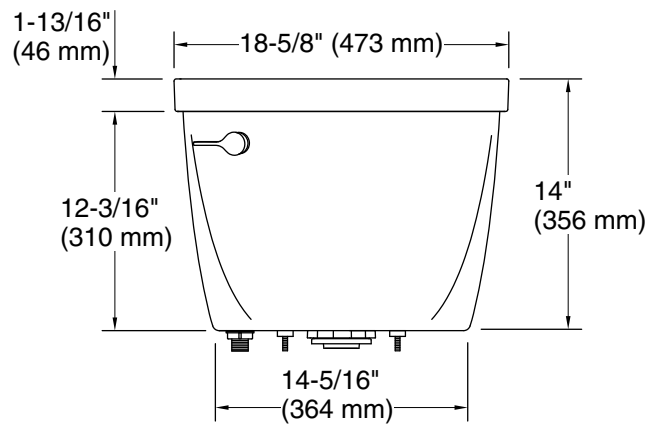

Technical Information

All product dimensions are nominal.

Toilet type: Bowl-mount

Flush type: AquaPiston

Notes

Install this product according to the installation instructions.