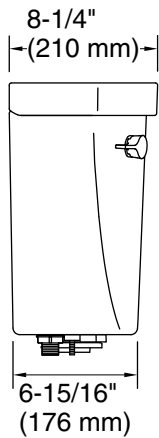

Technical Information

All product dimensions are nominal.

Toilet type: Bowl-mount

Flush type: AquaPiston

Notes

Install this product according to the installation instructions.