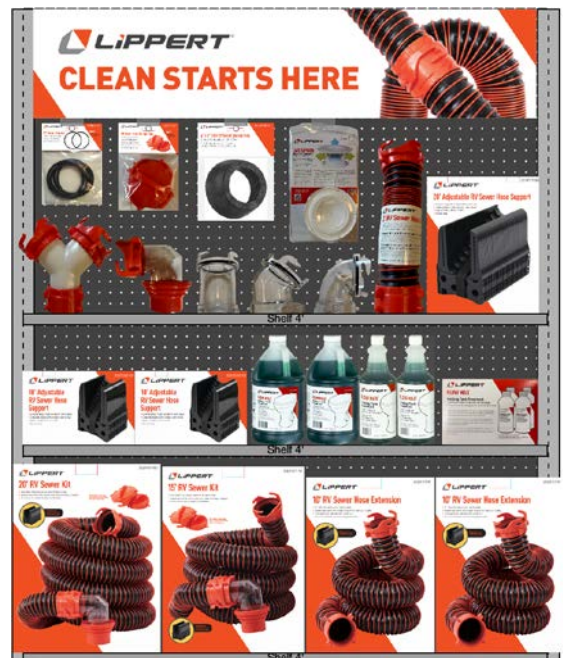

GRAB-N-GO SEWER PROGRAM

From full sewer kits and hose extensions to adapters, hose supports, caps, and gaskets, this lineup provides the core components needed to build or expand a reliable RV sewer setup.

LEVEL WITH CONFIDENCE, ANYWHERE

Sewer Kits

- Clear elbow fitting lets you see when the tank is clean
- Bayonet-style swivel ends simplify setup without twisting or tangling
- Includes sewer hose, multi-fit clear elbow fitting, two storage caps, and gaskets
- 25 mil hose for reliable durability and flexibility

Hose Extensions

- Extends your existing setup
- Bayonet-style swivel ends simplify setup without twisting or tangling
- Includes gaskets for tight, leak-free connections
- 25 mil hose thickness provides lasting performance

Fittings & Adapters

- Reinforced ears provide durable, long-lasting strength
- Clear body shows when your system is fully flushed
- Universal fit for most RV sewer hose setups
- Includes seals or gaskets for dependable, leak-free operation