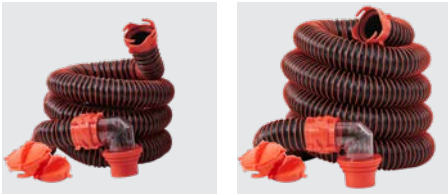

GRAB-N-GO SEWER PROGRAM

From full sewer kits and hose extensions to adapters, hose supports, caps, and gaskets, this lineup provides the core components needed to build or expand a reliable RV sewer setup.

LEVEL WITH CONFIDENCE, ANYWHERE

Sewer Kits

- Clear elbow fitting lets you see when the tank is clean
- Bayonet-style swivel ends simplify setup without twisting or tangling
- Includes sewer hose, multi-fit clear elbow fitting, two storage caps, and gaskets
- 25 mil hose for reliable durability and flexibility

Hose Extensions

- Extends your existing setup
- Bayonet-style swivel ends simplify setup without twisting or tangling
- Includes gaskets for tight, leak-free connections
- 25 mil hose thickness provides lasting performance

Fittings & Adapters

- Reinforced ears provide durable, long-lasting strength
- Clear body shows when your system is fully flushed
- Universal fit for most RV sewer hose setups
- Includes seals or gaskets for dependable, leak-free operation