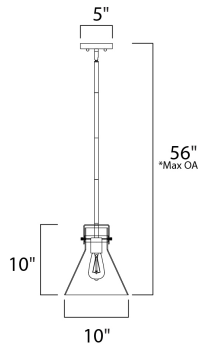

PRODUCT DESCRIPTION

This nautical-inspired bath vanity features Clear Seedy glass cones suspended by a yoke frame finished in Polished Chrome. The clear glass offers abundant lighting and compliments the styling of the fixture. Make it a more industrial look by adding filament E26 light bulbs.

MEASUREMENTS

DIMENSION : 10." L x 10." W x 56." H
 MAX OAH : 56." OAH x 20." OAH
 CANOPY : 5." W x 1." H x 5." L
 HANGING WEIGHT : 4.84 lb

LAMPING

INPUT VOLTAGE : 120V
 LUMENS : 0 Rated
 BULB : 1 x 60W (NOT INCLUDED), 60W Total
 DIMMABLE : Dimmable

*max overall height

FINISHES OPTION

Polished Chrome PC

GLASS

Seedy CD

MATERIAL

Steel + Glass

RATINGS