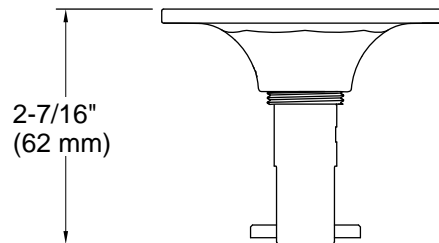

Features

- Handle designed to complement contemporary bathroom decor
- Trim can be easily replaced when the design or finish needs updating
- Box includes handle, stopper, decorative flange with flange nut, overflow escutcheon, and alignment tool
- Not required for pressure testing the rough drain
- Smooth, push-button operation

Material

- Durable metal construction
- KOHLER® finishes resist corrosion and tarnishing

Required Products/Accessories

K-37383 Rough-in cable bath drain, PVC, 30" cable with tubing

K-78438 30" cable bath drain

Technical Information

All product dimensions are nominal.

Material: Metal

Notes

Install this product according to the installation guide.