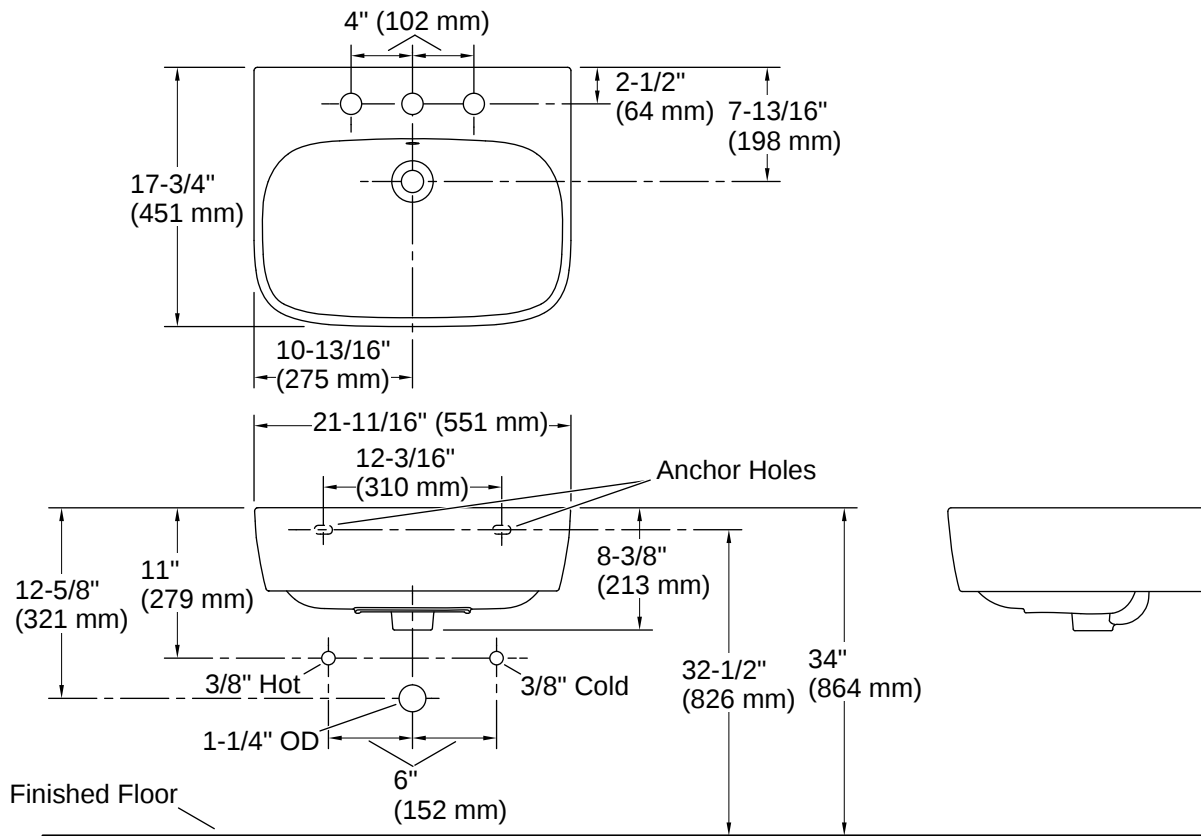

THE BOLD LOOK
OF **KOHLER**®

Codes/Standards

ASME A112.19.2/CSA B45.1

Technical Information

Number of Deck Holes:	3
Center(s):	8" (203 mm)
With Overflow:	Yes
Drain Hole Diameter:	1-3/4" (44 mm)
Basin Configuration:	Single Bowl
Basin Length:	20-1/2" (520 mm)
Basin Width:	11-13/16" (300 mm)
Basin Depth:	6-1/2" (165 mm)

Installation

- Wall-mount

Installation Notes

Install this product according to the installation instructions.

Product dimensions are nominal and may vary per ASME A112.19.2 tolerances.