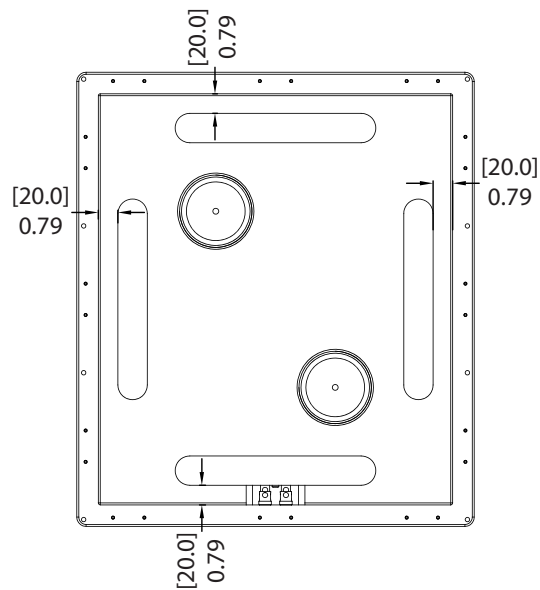

SUBR88IW

SUBR88IW

Speaker Type: Dual In-Wall Subwoofer

Woofer: two 8" Paper Cone

Impedance: 6 ohms

Overall Dimensions: 15.98" (406) x 18.27" (464) x 4.06" (103)

Cutout Dimensions: 16.625"H x 14.375"W

Power: 500 watts

Freq. Response: 33-200 Hz

ELURA

SOUND + PERFORMANCE