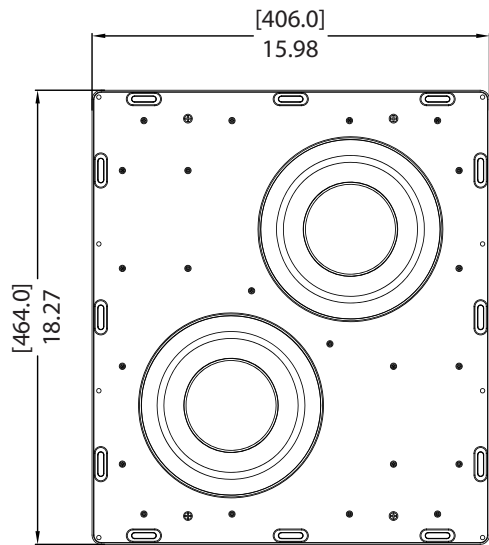

SUBR88IW

SUBR88IW

Speaker Type: Dual In-Wall Subwoofer

Woofer: two 8" Paper Cone

Impedance: 6 ohms

Overall Dimensions: 15.98" (406) x 18.27" (464) x 4.06" (103)

Cutout Dimensions: 16.625"H x 14.375"W

Power: 500 watts

Freq. Response: 33-200 Hz

ELURA

SOUND + PERFORMANCE