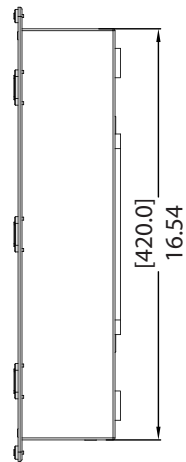

SUBR88IW

SUBR88IW

Speaker Type: Dual In-Wall Subwoofer

Woofer: two 8" Paper Cone

Impedance: 6 ohms

Overall Dimensions: 15.98" (406) x 18.27" (464) x 4.06" (103)

Cutout Dimensions: 16.625"H x 14.375"W

Power: 500 watts

Freq. Response: 33-200 Hz

ELURA

SOUND + PERFORMANCE