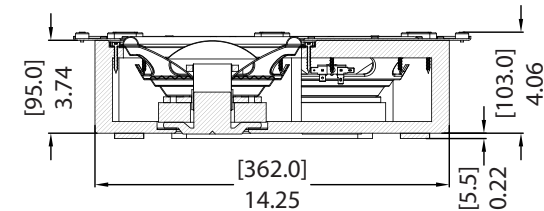

SUBR88IW

SUBR88IW

Speaker Type: Dual In-Wall Subwoofer

Woofer: two 8" Paper Cone

Impedance: 6 ohms

Overall Dimensions: 15.98" (406) x 18.27" (464) x 4.06" (103)

Cutout Dimensions: 16.625"H x 14.375"W

Power: 500 watts

Freq. Response: 33-200 Hz

ELURA

SOUND + PERFORMANCE