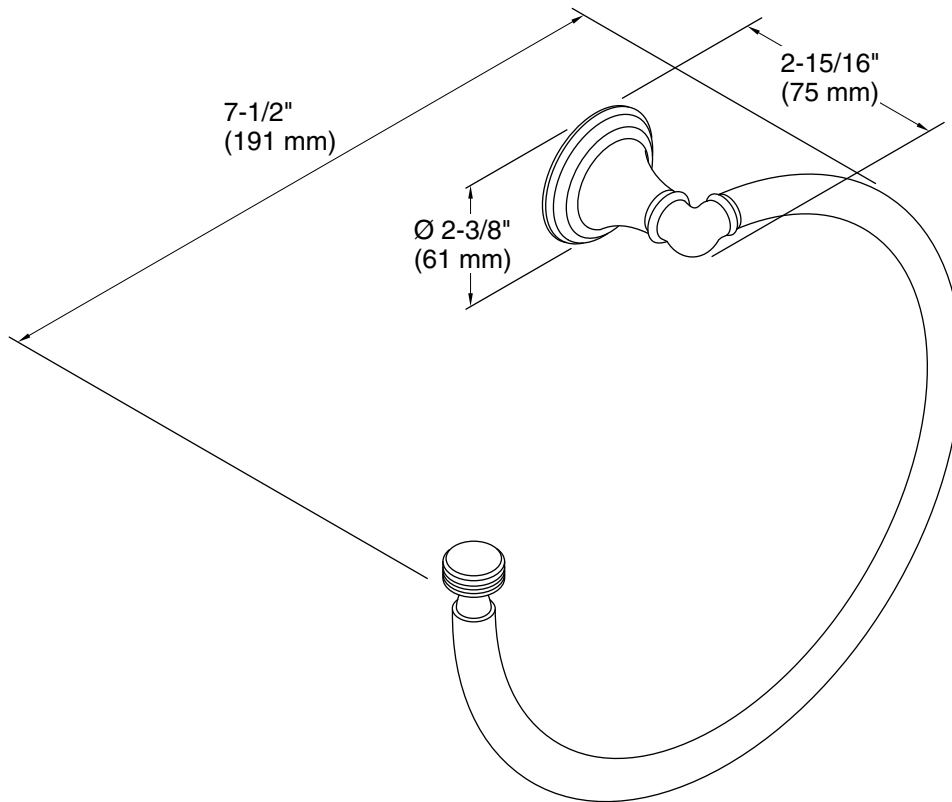

Technical Information

All product dimensions are nominal.

Material: Metal

Notes

Install this product according to the installation guide.

CAUTION: Risk of personal injury. Do not install these products in any area where they are likely to be used inadvertently as a grab bar or support bar. These products are not designed or intended for use as a grab bar or support bar.