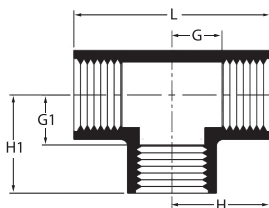

**Tee**

FPT x FPT x FPT

PVC PART NO. 2402

Size	Universal Part Number	L	H	G	H1	G1	Approx. Wt. (Lbs.)
1/2	405-005	2 1/2	1 1/4	1/2	1 1/4	1/2	0.700
3/4	405-007	2 5/8	1 3/8	5/8	1 3/8	5/8	0.990

**90 Degree Elbow**

S x S

PVC PART NO. 2300

Size	Universal Part Number	H	G	Approx. Wt. (Lbs.)
1/2	406-005	1 1/4	1/2	0.048
3/4	406-007	1 5/16	9/16	0.055
1	406-010	1 9/32	1 1/16	0.100
1 1/4	406-012	2 1/8	7/8	0.200
1 1/2	406-015	2 1/8	1	0.256
2	406-020	2 7/16	19/32	0.316
2 1/2	406-025	3 1/4	1 1/2	0.770
3	406-030	3 13/16	1 13/16	1.040
4	406-040	4 3/8	2 5/16	1.722
6	406-060	6 15/16	3 7/16	5.234
8	406-080	8 1/2	4 1/2	9.139