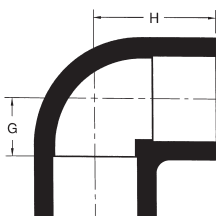

**Tee**

FPT x FPT x FPT

PVC PART NO. 2402

Size	Universal Part Number	L	H	G	H1	G1	Approx. Wt. (Lbs.)
1/2	405-005	2 1/2	1 1/4	1/2	1 1/4	1/2	0.700
3/4	405-007	2 5/8	1 3/8	5/8	1 3/8	5/8	0.990

**90 Degree Elbow**

S x S

PVC PART NO. 2300

Size	Universal Part Number	H	G	Approx. Wt. (Lbs.)
1/2	406-005	1 1/4	1/2	0.048
3/4	406-007	1 5/16	9/16	0.055
1	406-010	1 9/32	1 1/16	0.100
1 1/4	406-012	2 1/8	7/8	0.200
1 1/2	406-015	2 1/8	1	0.256
2	406-020	2 7/16	19/32	0.316
2 1/2	406-025	3 1/4	1 1/2	0.770
3	406-030	3 13/16	1 13/16	1.040
4	406-040	4 3/8	2 5/16	1.722
6	406-060	6 15/16	3 7/16	5.234
8	406-080	8 1/2	4 1/2	9.139